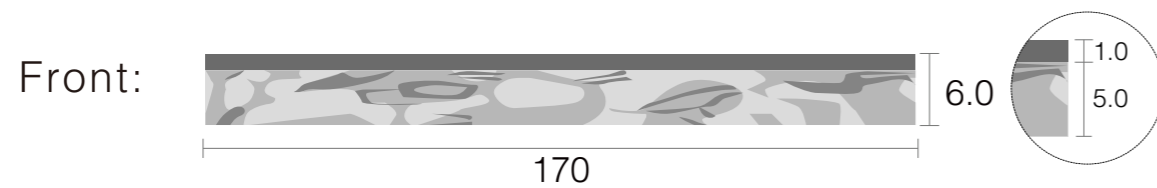

WARMTH

Lamination

HEART LINK

Miss is kind of warmth that can't be expressed with any choice of words.

2021 Fall Winter Collection

WARMTH
Lamination

Product Code	
Front	Temple
UB-0575	UB-0575
UB-0576	UB-0576
UB-0577	UB-0577
UB-0578	UB-0578
UB-0579	UB-0579

	Front	Temple	Tolerance
Thickness	6.0mm	4.0mm	6.0-6.2mm 4.0-4.2mm
Standard Sizes	170x700mm	170x700mm	167-172mm 690-702mm

UB-0575

UB-0576

UB-0577

UB-0578

UB-0579