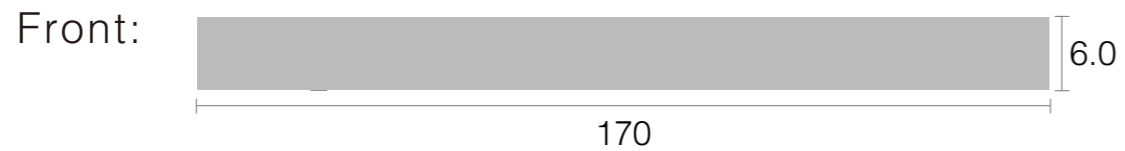

## ***TRUE SELF***

Transparent monocolor

**DISCOVER THE HIDDEN SELF**

Beauty is being the best possible version of yourself on the inside and out.

2021 Fall Winter Collection

2021 Fall Winter Collection

# TRUE SELF

Transparent monocolour

Product Code	
Front	Temple
UN-0556	UN-0556
UN-0557	UN-0557
UN-0558	UN-0558
UN-0560	UN-0560
UN-0574	UN-0574
UN-0575	UN-0575
UN-0576	UN-0576

	Front	Temple	Tolerance
Thickness	6.0mm	4.0mm	6.0-6.2mm 4.0-4.2mm
Standard Sizes	170x1400mm	170x1400mm	168-175mm 1400-1410mm