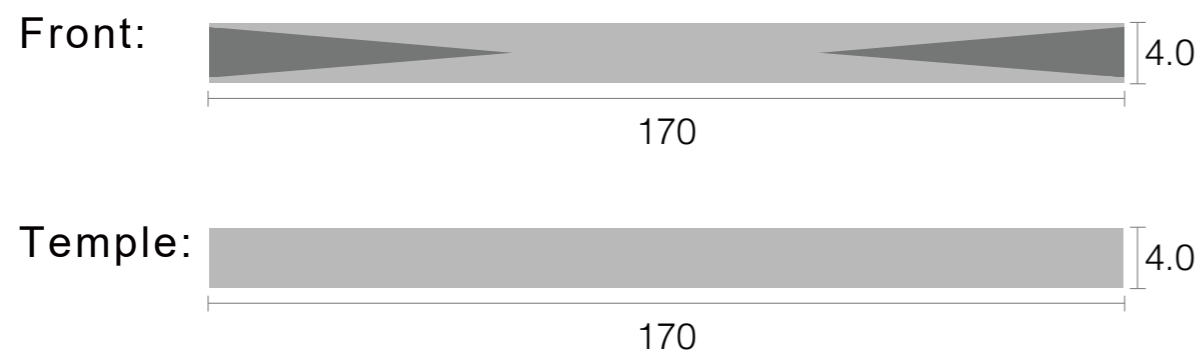

JIMEI

**LOOK
FORWARD
-HD
Gradient**

DESIRED WORLD

On the other side of the sea, there must be an empty harbour, filled with the gentlest dreams, the most dreamy colour of the sky.

2021 High Density Collection

LOOK FORWARD-HD
Gradient

Product Code	
Front	Temple
HDC-0001	UN-0154
HDC-0002	UN-0555
HDC-0003	UN-0556
HDC-0004	UN-0557
HDC-0005	UN-0558
HDC-0006	UN-0559
HDC-0007	UN-0238
HDC-0008	UN-0560

	Front	Temple	Tolerance
Thickness	4.0mm	4.0mm	4.0-4.2mm
Standard Sizes	170x1400mm	170x1400mm	168-175mm 1400-1410mm