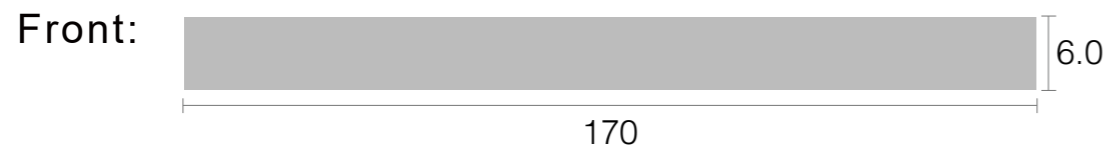

Milky Monocolor

Product Code	
Front	Temple
UN-0566	UN-0566
UN-0567	UN-0567
UN-0568	UN-0568
UN-0569	UN-0569
UN-0570	UN-0570
UN-0571	UN-0571
UN-0572	UN-0572
UN-0573	UN-0573

	Front	Temple	Tolerance
Thickness	6.0mm	4.0mm	6.0-6.2mm 4.0-4.2mm
Standard Sizes	170x1400mm	170x1400mm	168-175mm 1400-1410mm