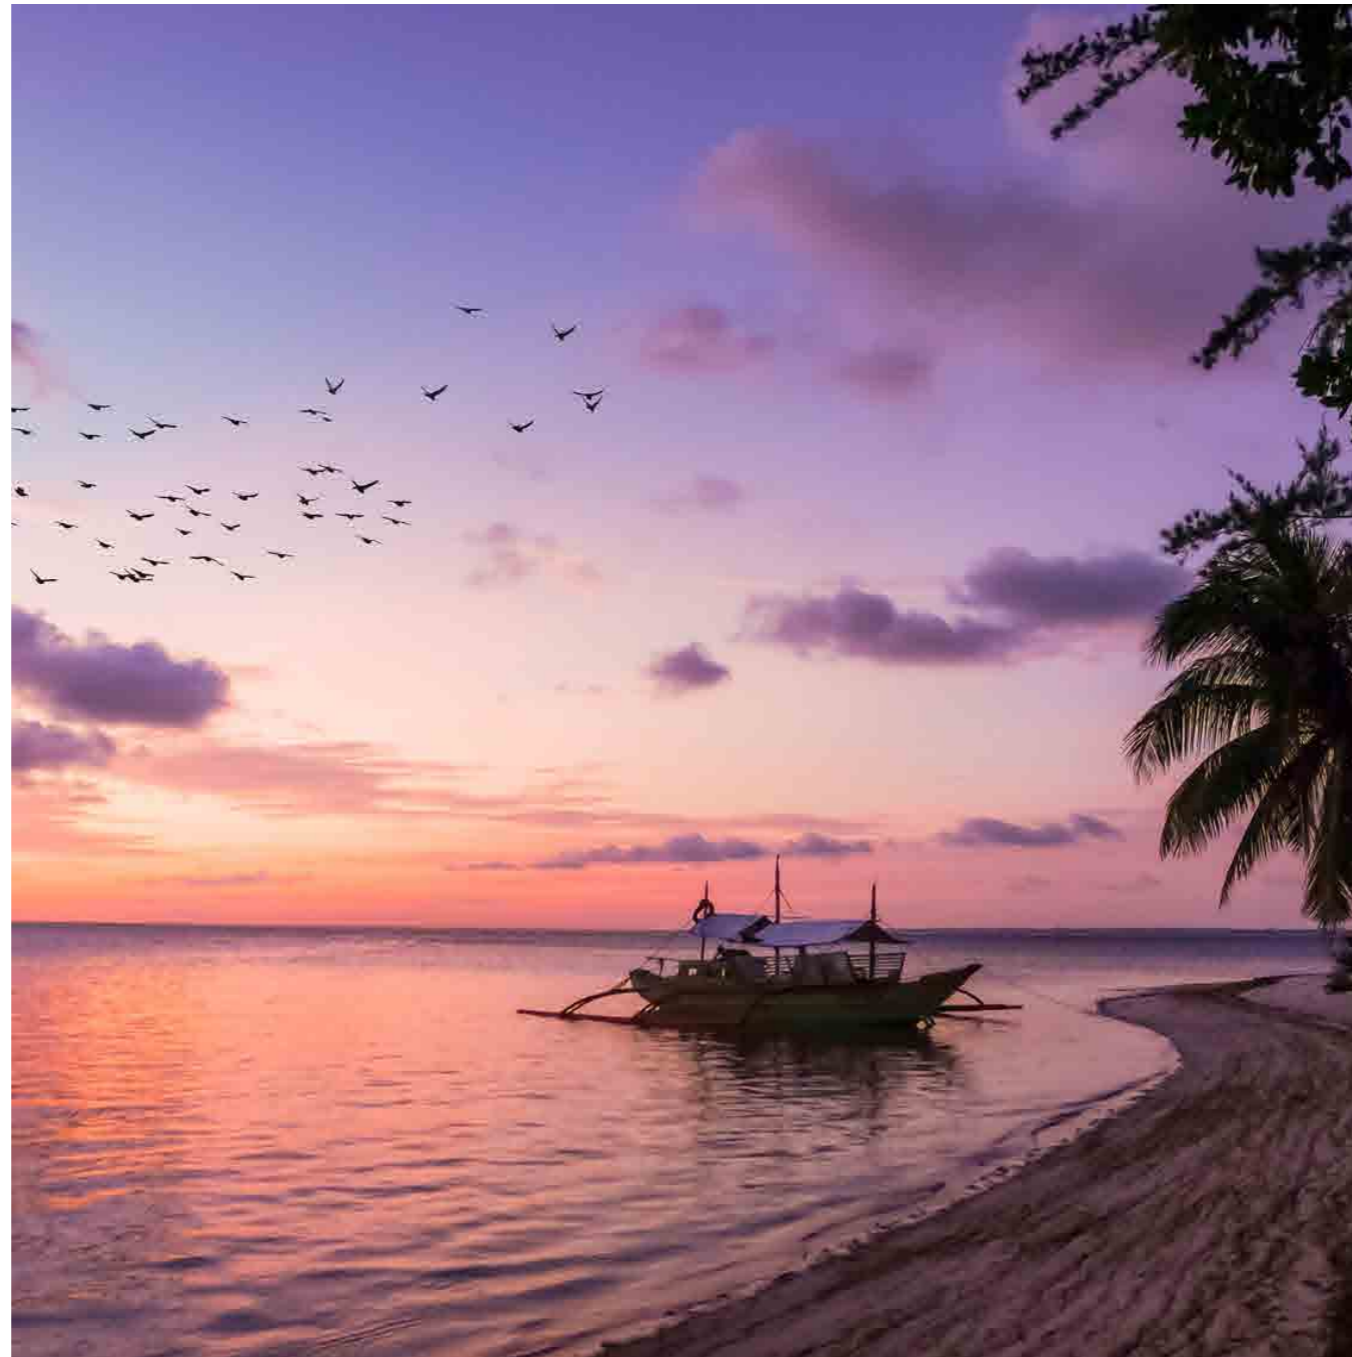

CORAL SEA

Dry block

BEAUTY IN THE EYES

We can always piece together a beautiful scenery with the sea.

2021 Spring Collection

2021 Spring Collection

CORAL SEA

Dry block

Product Code	
Front	Temple
UQ-0508	UQ-0508
UQ-0509	UQ-0509
UQ-0510	UQ-0510
UQ-0511	UQ-0511
UQ-0512	UQ-0512
UQ-0513	UQ-0513
UQ-0514	UQ-0514

	Front	Temple	Tolerance
Thickness	6.0mm	4.0mm	4.0-4.2mm 6.0-6.2mm
Standard Sizes	170x700mm	170x700mm	167-172mm 690-702mm