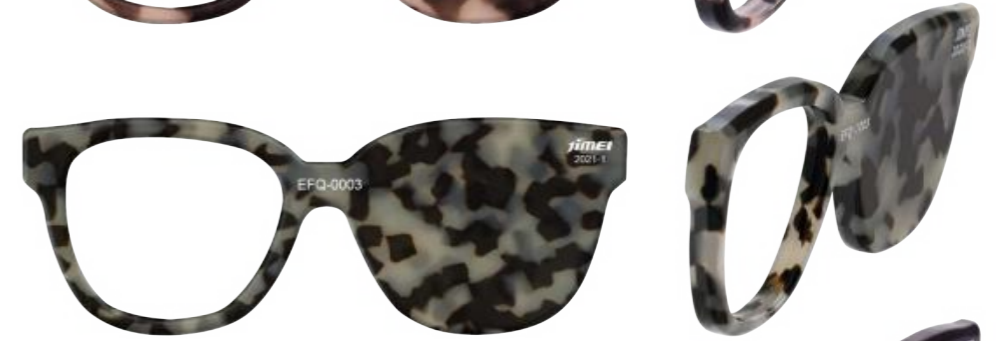

	Front	Temple	Tolerance
Thickness	6.0mm	4.0mm	4.0-4.2mm 6.0-6.2mm
Standard Sizes	170x700mm	170x700mm	167-172mm 690-702mm

EFQ-0001

EFQ-0002

EFQ-0003

EFQ-0004

EFQ-0005

EFQ-0006