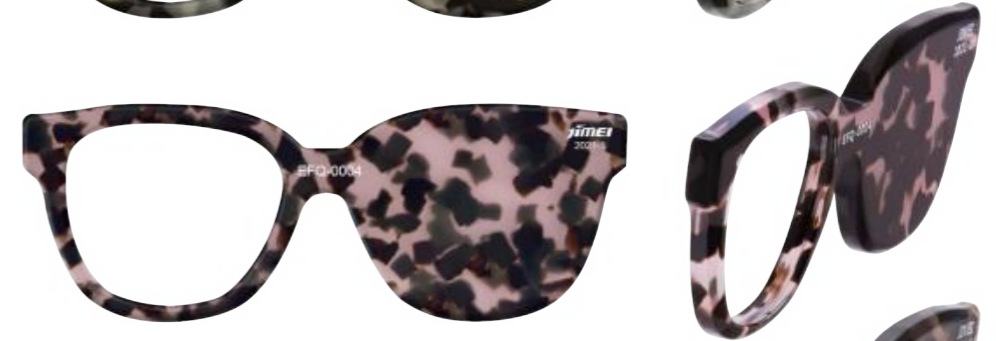

	Front	Temple	Tolerance
Thickness	6.0mm	4.0mm	4.0-4.2mm 6.0-6.2mm
Standard Sizes	170x700mm	170x700mm	167-172mm 690-702mm

EFQ-0001

EFQ-0002

EFQ-0003

EFQ-0004

EFQ-0005

EFQ-0006