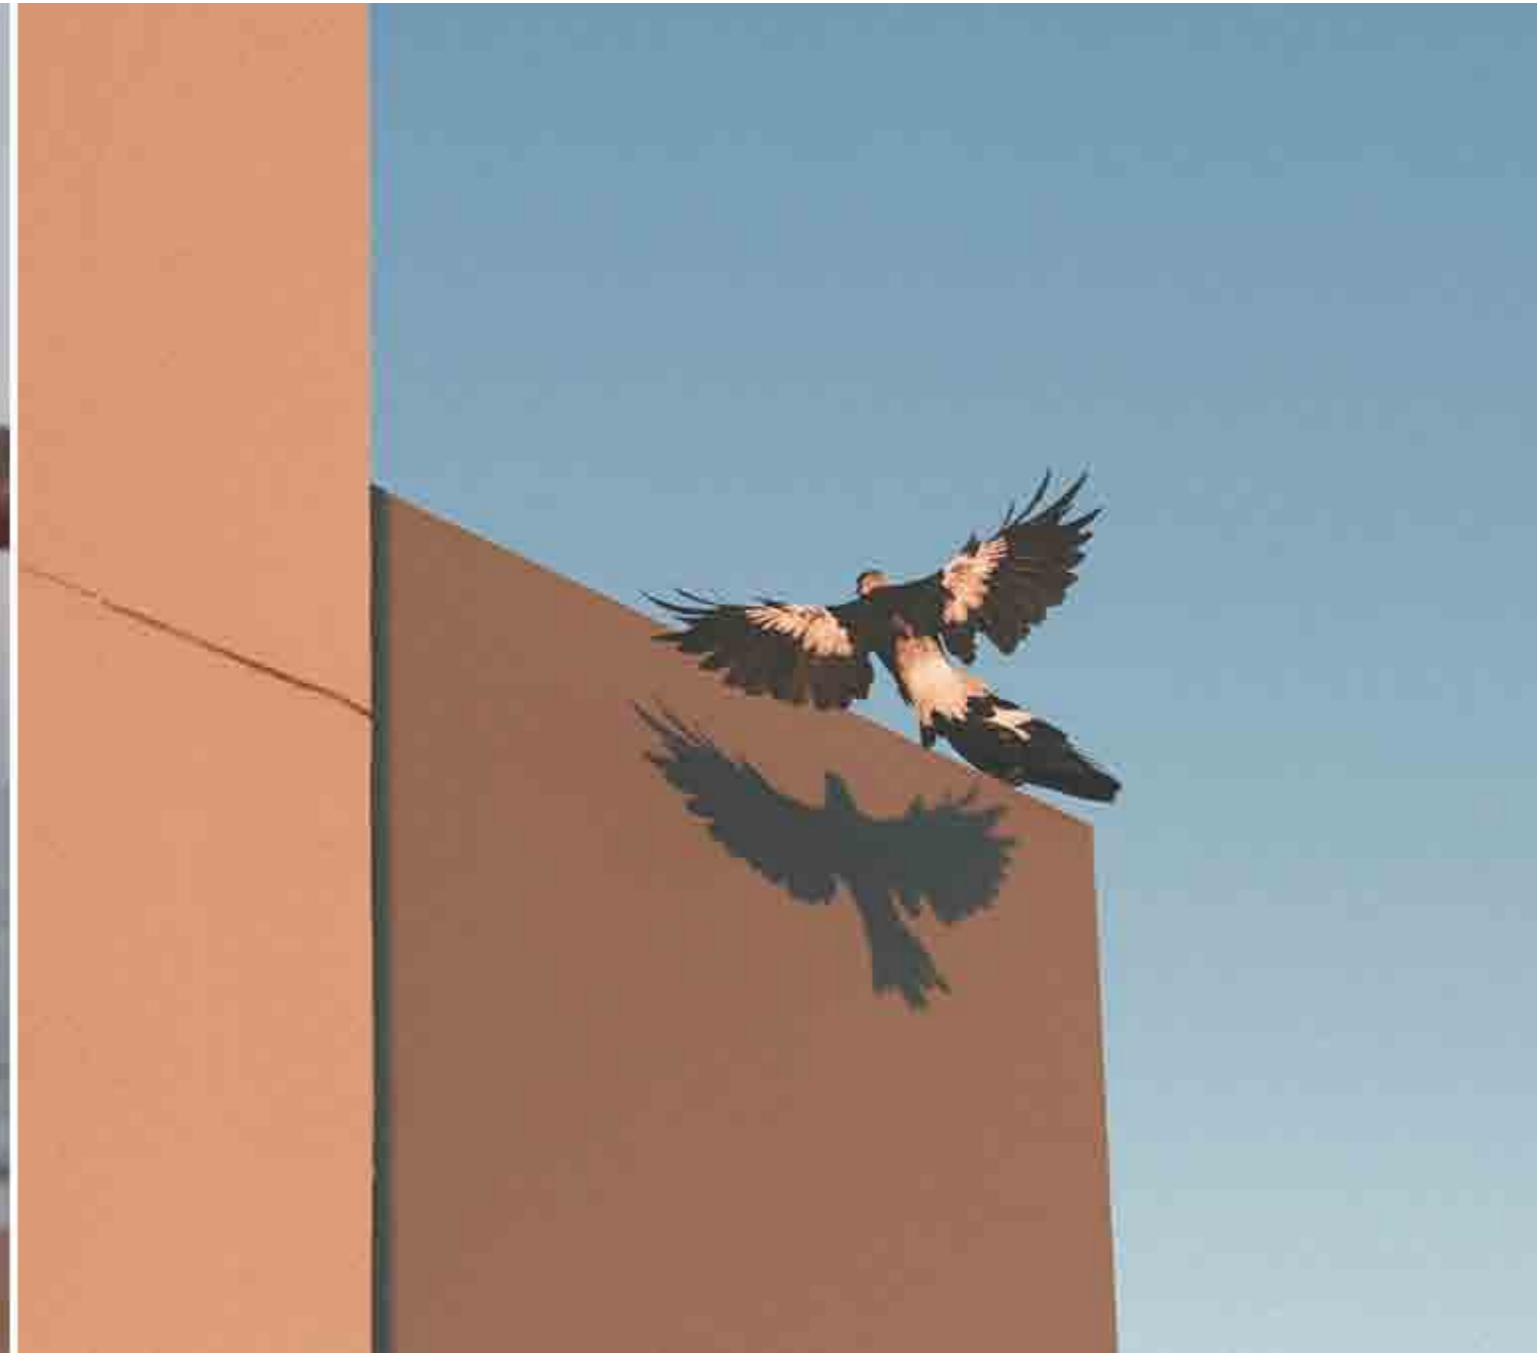

CITY OF SKY
-ESSN

Transparent monocolor

CHERISH PURITY

The sky is high and clear, pure and boundless, revealing infinite vitality and vigor.

CITY OF SKY-ESSN

Transparent monocolour

Product Code	
Front	Temple
EN-0001	EN-0001
EN-0002	EN-0002
EN-0003	EN-0003
EN-0004	EN-0004
EN-0005	EN-0005
EN-0006	EN-0006
EN-0007	EN-0007
EN-0008	EN-0008

	Front	Temple	Tolerance
Thickness	6.0mm	4.0mm	6.0-6.2mm 4.0-4.2mm
Standard Sizes	170x1400mm	170x1400mm	168-175mm 1400-1410mm

EN-0001

EN-0002

EN-0003

EN-0004

EN-0005

EN-0006

EN-0007