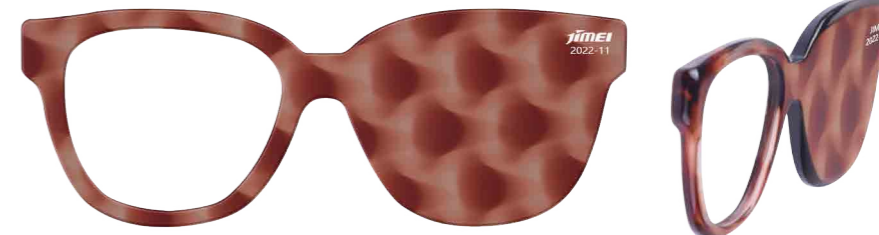

	Front	Temple	Tolerance
Thickness	6.0mm	4.0mm	6.0-6.2mm 4.0-4.2mm
Standard Sizes	190x1400mm	190x1400mm	188-195mm 1400-1410mm

JMS/UD3-0388

JMS/UD3-0389

JMS/UD3-0390

JMS/UD3-0391

JMS/UD3-0392

JMS/UD3-0393

JMS/UD3-0394