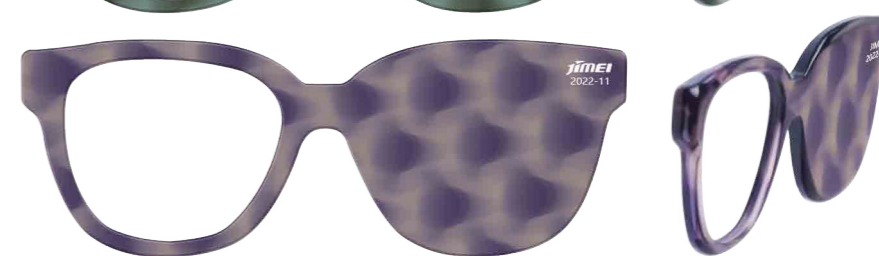

	Front	Temple	Tolerance
Thickness	6.0mm	4.0mm	6.0-6.2mm 4.0-4.2mm
Standard Sizes	190x1400mm	190x1400mm	188-195mm 1400-1410mm

JMS/UD3-0388

JMS/UD3-0389

JMS/UD3-0390

JMS/UD3-0391

JMS/UD3-0392

JMS/UD3-0393

JMS/UD3-0394