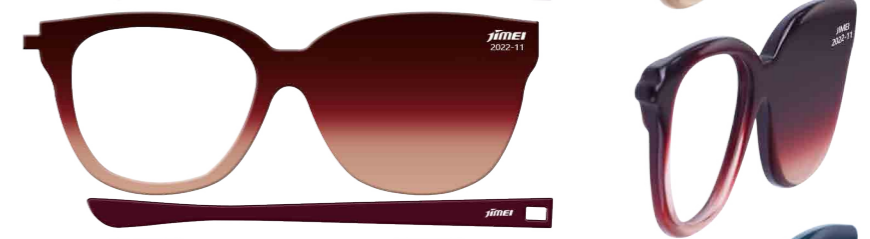

DAWN-ESSN

Gradient/Milky monicolor

NEW START OF THE DAY

The soft atmosphere emerge with gradient colors, like all things under the morning sun, emitting the light of life.

2022 FW Collection-ESSN

DAWN-ESSN

EC-0015

EC-0016

EC-0017

EC-0018

EC-0019

EC-0020

EC-0021

EC-0022