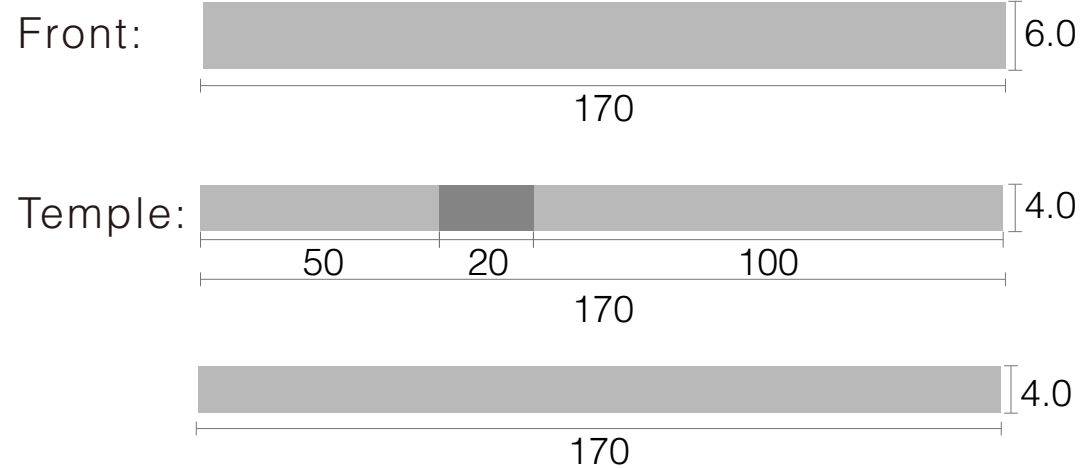

INWARD

Solid monocolour/Extrusion

2022 Mido Collection

Product Code	
Front	Temple
UA5	UT2-0145
UN-0259	UT2-0146
UN-0261	UT2-0147
UN-0254	UT2-0148
UN-0256	UT2-0149
UN-0102	UT2-0150

	Front	Temple	Tolerance
Thickness	6.0mm	4.0mm	6.0-6.2mm 4.0-4.2mm
Standard Sizes	170x1400mm	170x1400mm	168-175mm 1400-1410mm