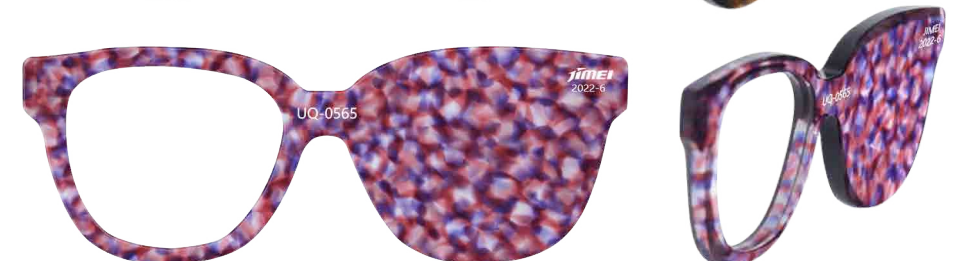

	Front	Temple	Tolerance
Thickness	6.0mm	4.0mm	6.0-6.2mm 4.0-4.2mm
Standard Sizes	170x700mm	170x700mm	167-172mm 690-702mm

UQ-0560

UQ-0561

UQ-0562

UQ-0563

UQ-0564

UQ-0565

UQ-0566