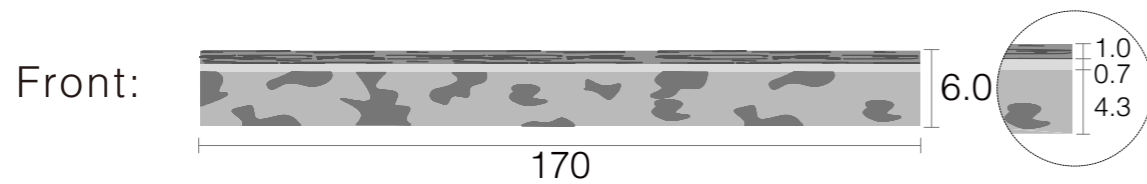

Product Code	
Front	Temple
UB2-0580	UB2-0580
UB2-0581	UB2-0581
UB2-0582	UB2-0582
UB2-0583	UB2-0583
UB2-0584	UB2-0584
UB2-0585	UB2-0585

	Front	Temple	Tolerance
Thickness	6.0mm	4.2mm	6.0-6.2mm 4.2-4.4mm
Standard Sizes	170x700mm	170x700mm	167-172mm 690-702mm