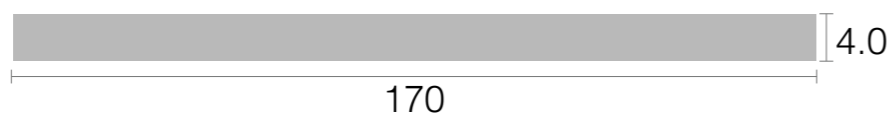

# INWARD

Solid monocolour/Extrusion

Product Code	
Front	Temple
UA5	UT2-0145
UN-0259	UT2-0146
UN-0261	UT2-0147
UN-0254	UT2-0148
UN-0256	UT2-0149
UN-0102	UT2-0150

	Front	Temple	Tolerance
Thickness	6.0mm	4.0mm	6.0-6.2mm 4.0-4.2mm
Standard Sizes	170x1400mm	170x1400mm	168-175mm 1400-1410mm