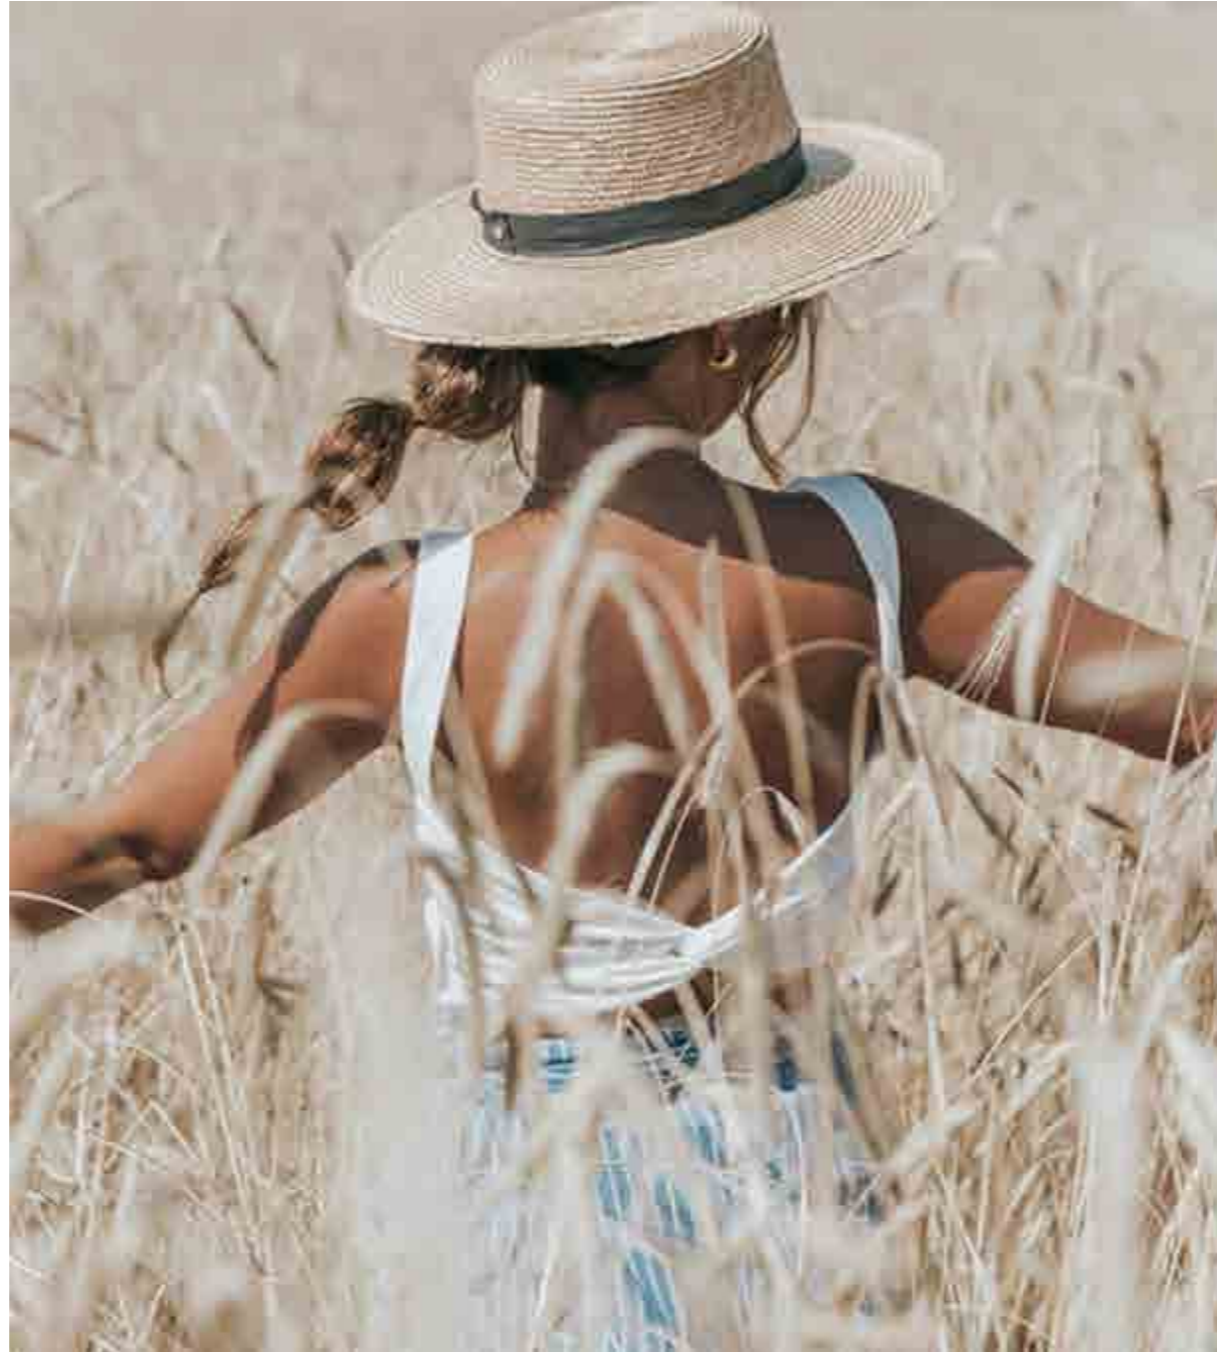

**STYLE
EXTENSION
-ESSN**

Demi gradient/
Transparent monicolor

NATURAL RHYTHM

Listen to the sound of nature, feel the rhythm of the season, and realize the beauty of life.

STYLE EXTENSION-ESSN

Demi gradient/Transparent monicolor