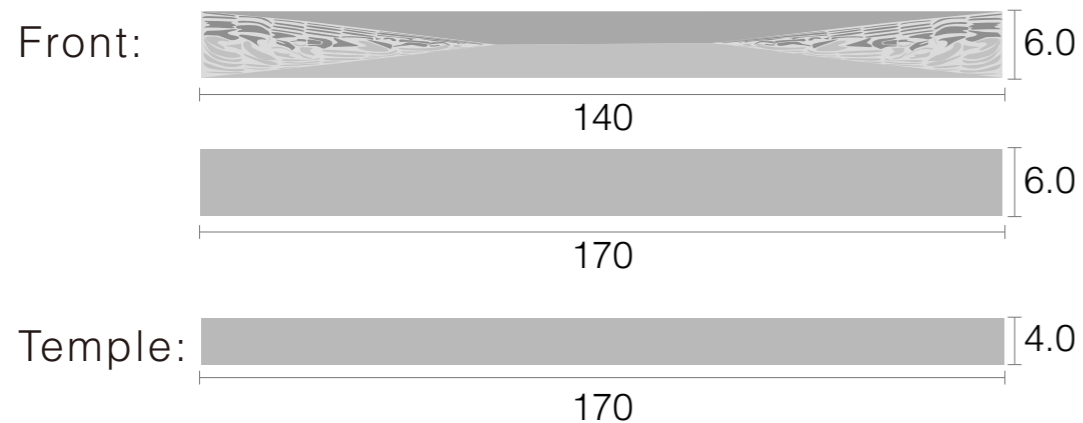

STYLE
EXTENSION

Demi gradient/Transparent
monocolor

BREAK THROUGH BARRIERS

The combination of stripe and gradient extends the design and brings new visual feeling.

STYLE EXTENSION

Demi gradient/Transparent monicolor

Product Code	
Front	Temple
JMS/UD4-0274	JMS/UN-0619
JMS/UD4-0275	JMS/UN-0620
JMS/UD4-0276	JMS/UN-0621
JMS/UD4-0277	JMS/UN-0622
JMS/UD4-0278	JMS/UN-0623
JMS/UD4-0279	JMS/UN-0624

Product Code	JMS/UD4-0274-0279 JMS/UN-0621	JMS/UN-0619-0624
Thickness	6.0mm	4.0mm
Standard Sizes	140x1400mm 170x1400mm	170x1400mm
Tolerance	6.0-6.2mm 138-145mm 168-175mm 1400-1410mm	4.0-4.2mm 168-175mm 1400-1410mm