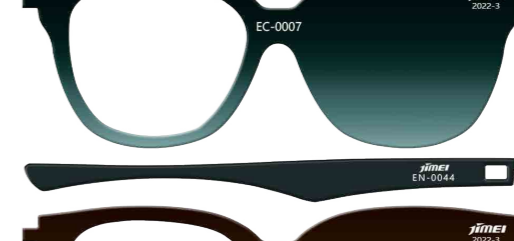

WIND DANCE-ESSN

Gradient/Transparent monocolor

Product Code	
Front	Temple
EC-0001	EN-0038
EC-0002	EN-0039
EC-0003	EN-0040
EC-0004	EN-0041
EC-0005	EN-0042
EC-0006	EN-0043
EC-0007	EN-0044
EC-0008	EN-0045

	Front	Temple	Tolerance
Thickness	6.0mm	4.0mm	6.0-6.2mm 4.0-4.2mm
Standard Sizes	170x1400mm	170x1400mm	168-175mm 1400-1410mm

2022 Spring Collection-ESSN

EC-0001

EC-0002

EC-0003

EC-0004

EC-0005

EC-0006

EC-0007

EC-0008