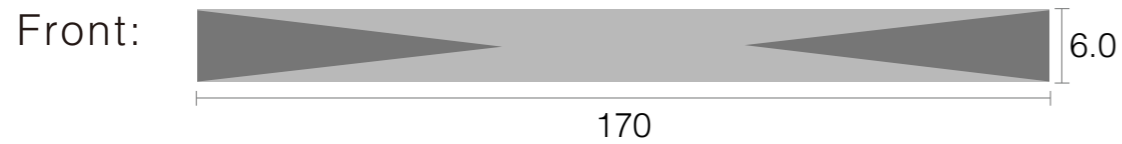

Gradient/Transparent monocolor

Product Code	
Front	Temple
EC-0001	EN-0038
EC-0002	EN-0039
EC-0003	EN-0040
EC-0004	EN-0041
EC-0005	EN-0042
EC-0006	EN-0043
EC-0007	EN-0044
EC-0008	EN-0045

	Front	Temple	Tolerance
Thickness	6.0mm	4.0mm	6.0-6.2mm 4.0-4.2mm
Standard Sizes	170x1400mm	170x1400mm	168-175mm 1400-1410mm