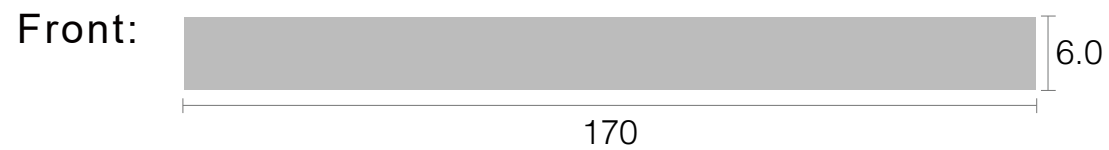

RISING SUN-
ESSN

Milky monocolor

WAKE UP THE WORLD

Everything seems to be nourished by the morning sunshine and showing infinite vitality.

2022 Spring Collection-ESSN

RISING SUN-ESSN

Milky monicolor

Product Code	
Front	Temple
EN-0030	EN-0030
EN-0031	EN-0031
EN-0032	EN-0032
EN-0033	EN-0033
EN-0034	EN-0034
EN-0035	EN-0035
EN-0036	EN-0036
EN-0037	EN-0037

	Front	Temple	Tolerance
Thickness	6.0mm	4.0mm	6.0-6.2mm 4.0-4.2mm
Standard Sizes	170x1400mm	170x1400mm	168-175mm 1400-1410mm

2022 Spring Collection-ESSN

EN-0030

EN-0031

EN-0032

EN-0033

EN-0034

EN-0035