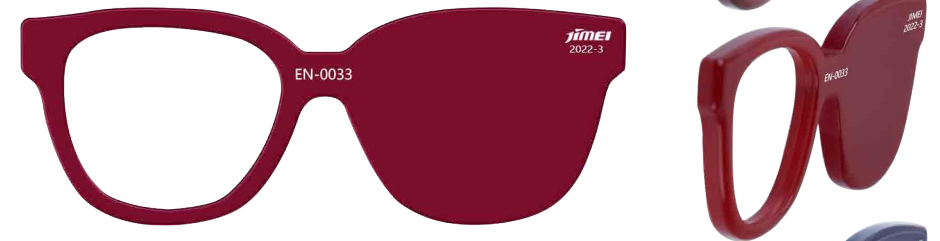

RISING SUN-
ESSN

Milky monocolor

WAKE UP THE WORLD

Everything seems to be nourished by the morning sunshine and showing infinite vitality.

2022 Spring Collection-ESSN

RISING SUN-ESSN

Milky monicolor

Product Code	
Front	Temple
EN-0030	EN-0030
EN-0031	EN-0031
EN-0032	EN-0032
EN-0033	EN-0033
EN-0034	EN-0034
EN-0035	EN-0035
EN-0036	EN-0036
EN-0037	EN-0037

	Front	Temple	Tolerance
Thickness	6.0mm	4.0mm	6.0-6.2mm 4.0-4.2mm
Standard Sizes	170x1400mm	170x1400mm	168-175mm 1400-1410mm

2022 Spring Collection-ESSN

EN-0030

EN-0031

EN-0032

EN-0033

EN-0034

EN-0035