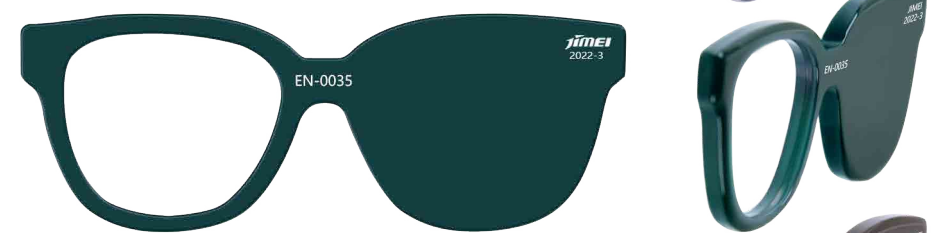

RISING SUN-
ESSN

Milky monocolor

WAKE UP THE WORLD

Everything seems to be nourished by the morning sunshine and showing infinite vitality.

2022 Spring Collection-ESSN

RISING SUN-ESSN

Milky monicolor

Product Code	
Front	Temple
EN-0030	EN-0030
EN-0031	EN-0031
EN-0032	EN-0032
EN-0033	EN-0033
EN-0034	EN-0034
EN-0035	EN-0035
EN-0036	EN-0036
EN-0037	EN-0037

	Front	Temple	Tolerance
Thickness	6.0mm	4.0mm	6.0-6.2mm 4.0-4.2mm
Standard Sizes	170x1400mm	170x1400mm	168-175mm 1400-1410mm

2022 Spring Collection-ESSN

EN-0030

EN-0031

EN-0032

EN-0033

EN-0034

EN-0035