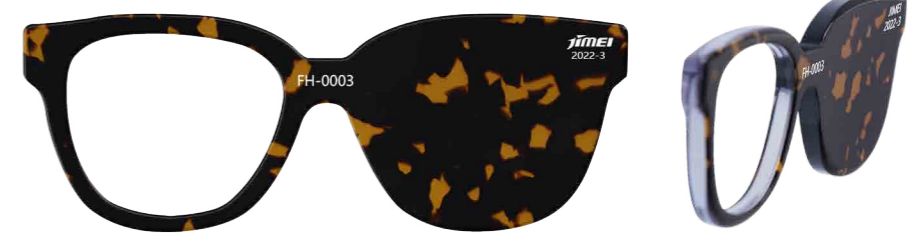

Product Code	
Front	Temple
FH-0001	FH-0001
FH-0002	FH-0002
FH-0003	FH-0003
FH-0004	FH-0004
FH-0005	FH-0005
FH-0006	FH-0006

	Front	Temple	Tolerance
Thickness	6.0mm	4.0mm	6.0-6.2mm 4.0-4.2mm
Standard Sizes	170x700mm	170x700mm	167-172mm 690-702mm

2022 Spring Collection-Regular

FH-0001

FH-0002

FH-0003

FH-0004

FH-0005

FH-0006