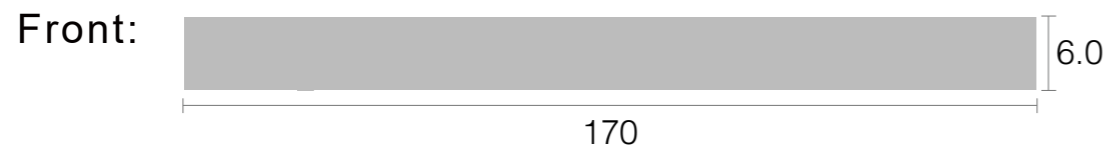

JIMEI

JOURNEY

Transparent monocolor

EXPERIENCE ALL

It is a beautiful accident to meet anyone if you consider it a wonderful journey.

2022 Spring Collection-Regular

JOURNEY

Transparent monocolour

Product Code	
Front	Temple
UN-0591	UN-0591
UN-0592	UN-0592
UN-0593	UN-0593
UN-0594	UN-0594
UN-0595	UN-0595
UN-0596	UN-0596

	Front	Temple	Tolerance
Thickness	6.0mm	4.0mm	6.0-6.2mm 4.0-4.2mm
Standard Sizes	170x1400mm	170x1400mm	168-175mm 1400-1410mm