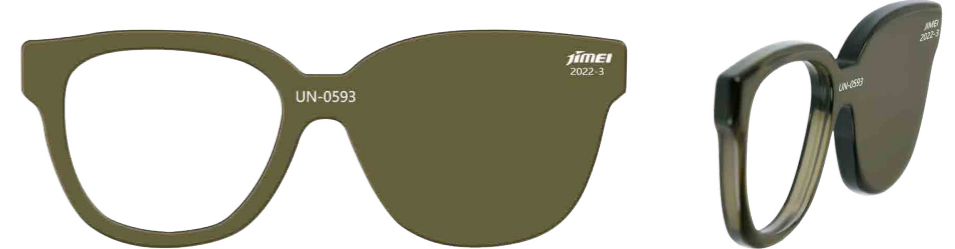

Product Code	
Front	Temple
UN-0591	UN-0591
UN-0592	UN-0592
UN-0593	UN-0593
UN-0594	UN-0594
UN-0595	UN-0595
UN-0596	UN-0596

	Front	Temple	Tolerance
Thickness	6.0mm	4.0mm	6.0-6.2mm 4.0-4.2mm
Standard Sizes	170x1400mm	170x1400mm	168-175mm 1400-1410mm

2022 Spring Collection-Regular

UN-0591

UN-0592

UN-0593

UN-0594

UN-0595

UN-0596