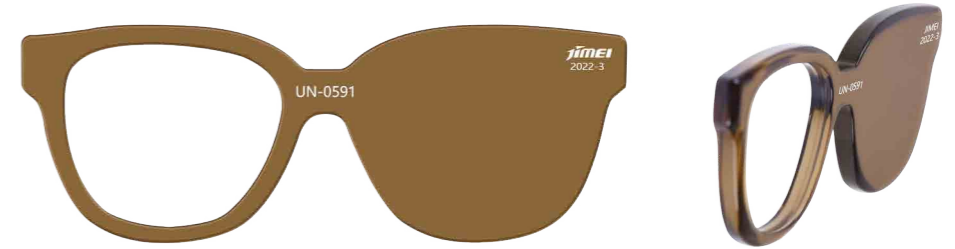

2022 Spring Collection-Regular

UN-0591