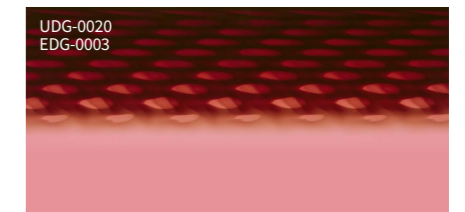

POETIC FREEZE
POETIC FREEZE-ESSN

Demi gradient/Milky monicolor

The combination of stereoscopic demi pattern and monicolor create a unique gradient effect. The mix of milky and transparent color tones express a hazy poetic atmosphere and a beautiful artistic conception.

POETIC FREEZE

POETIC FREEZE-ESSN

UDG-0018-0023 EDG-0001-0006

UN-0670-0675 EN-0096-0101

Demi gradient/Milky monicolor

POETIC FREEZE-ESSN

Demi gradient/Milky monicolor

PRODUCT CODE

Front	Temple
EDG-0001	EN-0096
EDG-0002	EN-0097
EDG-0003	EN-0098
EDG-0004	EN-0099
EDG-0005	EN-0100
EDG-0006	EN-0101
Thickness 6.0mm(6.0-6.2mm)	Thickness 4.0mm(4.0-4.2mm)
Standard Size 150x1400mm	Standard Size 170x1400mm
Tolerance 148-155mm 1400-1410mm	Tolerance 168-175mm 1400-1410mm