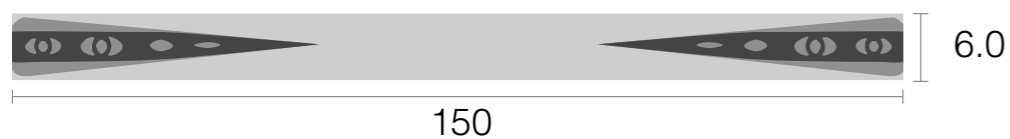

POETIC FREEZE-ESSN

Demi gradient/Milky monicolor

PRODUCT CODE

Front	Temple
EDG-0001	EN-0096
EDG-0002	EN-0097
EDG-0003	EN-0098
EDG-0004	EN-0099
EDG-0005	EN-0100
EDG-0006	EN-0101
Thickness 6.0mm(6.0-6.2mm)	Thickness 4.0mm(4.0-4.2mm)
Standard Size 150x1400mm	Standard Size 170x1400mm
Tolerance 148-155mm 1400-1410mm	Tolerance 168-175mm 1400-1410mm

Front: