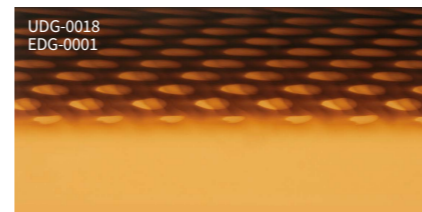

POETIC FREEZE
POETIC FREEZE-ESSN

Demi gradient/Milky monicolor

The combination of stereoscopic demi pattern and monicolor create a unique gradient effect. The mix of milky and transparent color tones express a hazy poetic atmosphere and a beautiful artistic conception.

POETIC FREEZE

POETIC FREEZE-ESSN

UDG-0018-0023 EDG-0001-0006

UN-0670-0675 EN-0096-0101

Demi gradient/Milky monicolor

POETIC FREEZE-ESSN

Demi gradient/Milky monicolor

PRODUCT CODE

Front	Temple
EDG-0001	EN-0096
EDG-0002	EN-0097
EDG-0003	EN-0098
EDG-0004	EN-0099
EDG-0005	EN-0100
EDG-0006	EN-0101
Thickness 6.0mm(6.0-6.2mm)	Thickness 4.0mm(4.0-4.2mm)
Standard Size 150x1400mm	Standard Size 170x1400mm
Tolerance 148-155mm 1400-1410mm	Tolerance 168-175mm 1400-1410mm