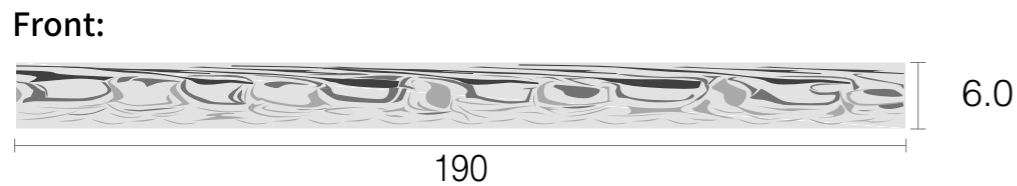

SPRING AWAKENS

Demi

A SEASON OF VITALITY

Awaken the vitality of spring by the bright transparent colors and poetic pattern.

SPRING AWAKENS

Demi

SPRING AWAKENS

Demi

| | |
|--|--|
| Thickness 6.0mm(6.0-6.2mm) | Thickness 4.0mm(4.0-4.2mm) |
| Standard Size 190x1400mm | Standard Size 190x1400mm |
| Tolerance 188-195mm 1400-1410mm | Tolerance 188-195mm 1400-1410mm |

JMS/UD3-0402