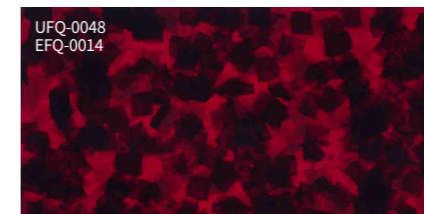

VIBRANT NATURE
VIBRANT NATURE-ESSN

Colored havana

NEW EXPLORATION

Add new natural elements to havana, the flaky texture and colors are like autumn wind blowing the world, bringing joys of natural exploration.

VIBRANT NATURE
VIBRANT NATURE-ESSN

Colored havana

VIBRANT NATURE

Colored havana

PRODUCT CODE

Front	Temple
JMS/UFQ-0048	JMS/UFQ-0048
JMS/UFQ-0049	JMS/UFQ-0049
JMS/UFQ-0050	JMS/UFQ-0050
JMS/UFQ-0051	JMS/UFQ-0051
JMS/UFQ-0052	JMS/UFQ-0052
JMS/UFQ-0053	JMS/UFQ-0053
Thickness 6.0mm(6.0-6.2mm)	Thickness 4.0mm(4.0-4.2mm)
Standard Size 170x700mm	Standard Size 170x700mm
Tolerance 167-172mm 690-702mm	Tolerance 167-172mm 690-702mm