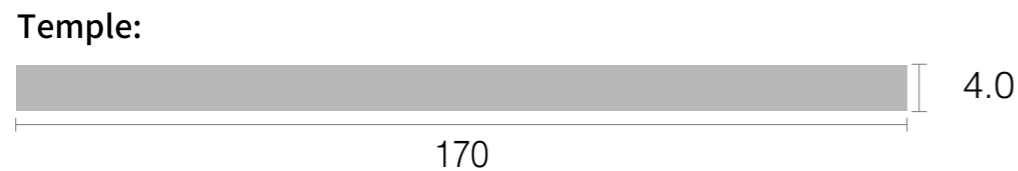

Thickness	Thickness
6.0mm(6.0-6.2mm)	4.0mm(4.0-4.2mm)
Standard Size	Standard Size
170x1400mm	170x1400mm
Tolerance	Tolerance
168-175mm 1400-1410mm	168-175mm 1400-1410mm

MIDO 2023 COLLECTION-REGULAR/RENEW