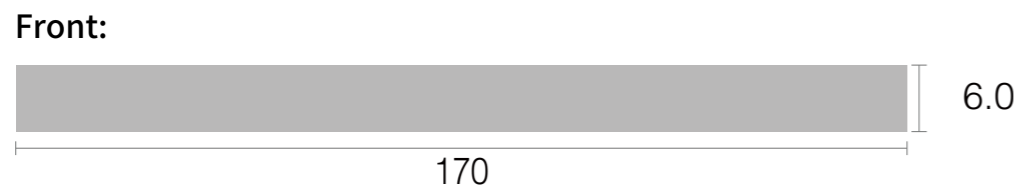

Thickness	Thickness
6.0mm(6.0-6.2mm)	4.0mm(4.0-4.2mm)
Standard Size	Standard Size
170x1400mm	170x1400mm
Tolerance	Tolerance
168-175mm 1400-1410mm	168-175mm 1400-1410mm

MIDO 2023 COLLECTION-REGULAR/RENEW