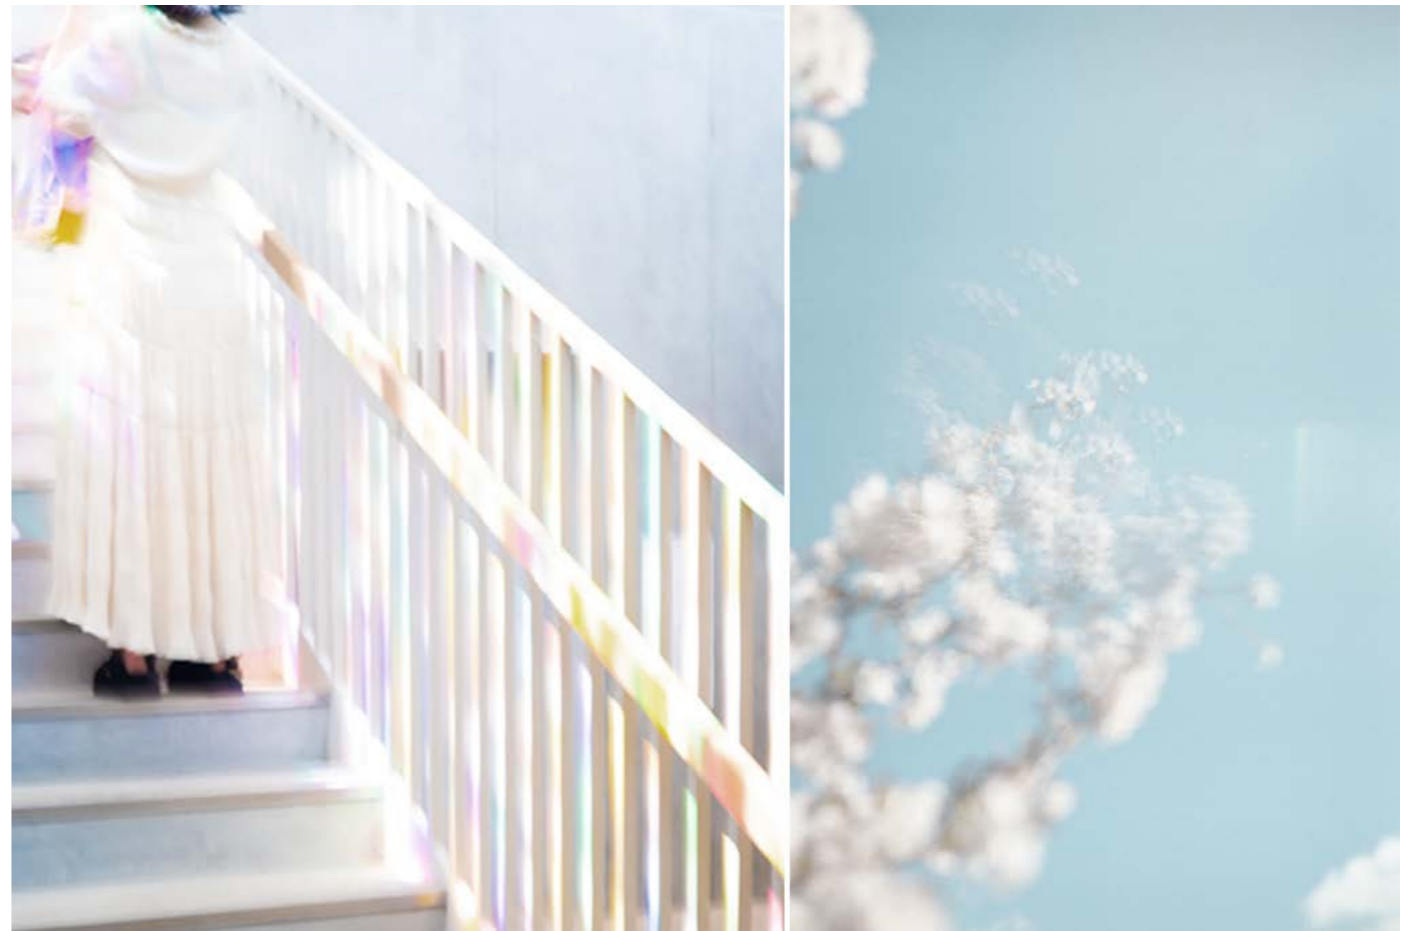

DREAMLAND

Milky monicolor with pearl

ROMANTIC FLOWING

The fresh colors and pearlescent texture emit a soft mood and futuristic sense, and present a dreamlike atmosphere.

DREAMLAND

Milky monicolor with pearl