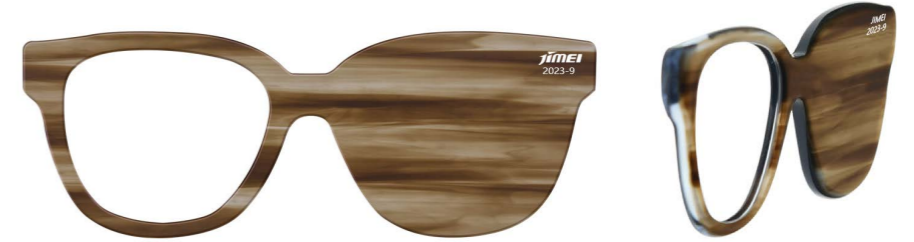

Demi[®]

FREE JOURNEY

Demi

PRODUCT CODE

Front	Temple
UD5-0242	UD5-0242
UD5-0243	UD5-0243
UD5-0244	UD5-0244
UD5-0245	UD5-0245
UD5-0246	UD5-0246
UD5-0247	UD5-0247
UD5-0248	UD5-0248
Thickness 6.0mm(6.0-6.2mm)	Thickness 4.0mm(4.0-4.2mm)
Standard Size 200x1400mm	Standard Size 200x1400mm
Tolerance 198-205mm 1400-1410mm	Tolerance 198-205mm 1400-1410mm

*Acetate Renew are available in this series and are also standard products. Their product codes are prefixed with "JMS" before the Regular Acetate codes.

Front:

Temple:

UD5-0242

UD5-0243

UD5-0244

UD5-0245

UD5-0246