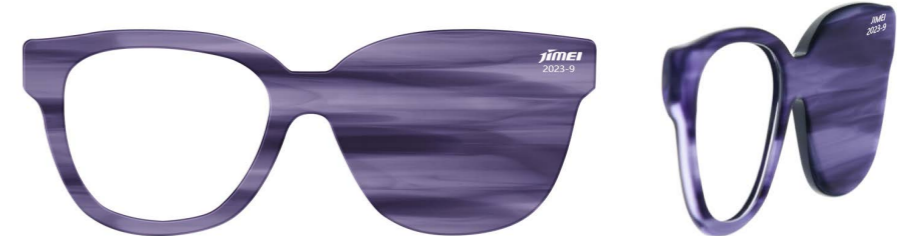

Demi[®]

FREE JOURNEY

Demi

PRODUCT CODE

Front	Temple
UD5-0242	UD5-0242
UD5-0243	UD5-0243
UD5-0244	UD5-0244
UD5-0245	UD5-0245
UD5-0246	UD5-0246
UD5-0247	UD5-0247
UD5-0248	UD5-0248
Thickness 6.0mm(6.0-6.2mm)	Thickness 4.0mm(4.0-4.2mm)
Standard Size 200x1400mm	Standard Size 200x1400mm
Tolerance 198-205mm 1400-1410mm	Tolerance 198-205mm 1400-1410mm

*Acetate Renew are available in this series and are also standard products. Their product codes are prefixed with "JMS" before the Regular Acetate codes.

Front:

Temple:

UD5-0242

UD5-0243

UD5-0244

UD5-0245

UD5-0246