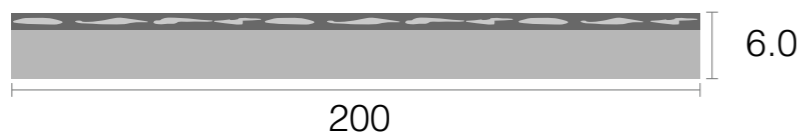

Demi[®]

FREE JOURNEY

Demi

PRODUCT CODE

Front	Temple
UD5-0242	UD5-0242
UD5-0243	UD5-0243
UD5-0244	UD5-0244
UD5-0245	UD5-0245
UD5-0246	UD5-0246
UD5-0247	UD5-0247
UD5-0248	UD5-0248
Thickness 6.0mm(6.0-6.2mm)	Thickness 4.0mm(4.0-4.2mm)
Standard Size 200x1400mm	Standard Size 200x1400mm
Tolerance 198-205mm 1400-1410mm	Tolerance 198-205mm 1400-1410mm

*Acetate Renew are available in this series and are also standard products. Their product codes are prefixed with "JMS" before the Regular Acetate codes.

Front:

Temple:

UD5-0242

UD5-0243

UD5-0244

UD5-0245

UD5-0246