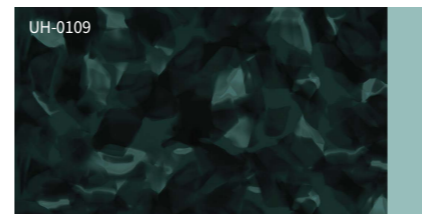

SUNSET BREEZE

Lamination with havana

SUNSET JOURNEY

Soft milky colors combined with havana, enhance the sense of harmony and layering. Like breeze blowing the sunset, feel the beauty of color changes.

SUNSET BREEZE

Lamination with havana

SUNSET BREEZE

Lamination with havana

PRODUCT CODE

| Front | Temple |
|--|--|
| JMS/UH-0106 | JMS/UH-0106 |
| JMS/UH-0107 | JMS/UH-0107 |
| JMS/UH-0108 | JMS/UH-0108 |
| JMS/UH-0109 | JMS/UH-0109 |
| JMS/UH-0110 | JMS/UH-0110 |
| JMS/UH-0111 | JMS/UH-0111 |
| Thickness 6.0mm(6.0-6.2mm) | Thickness 4.0mm(4.0-4.2mm) |
| Standard Size 170x700mm | Standard Size 170x700mm |
| Tolerance 167-172mm 690-702mm | Tolerance 167-172mm 690-702mm |