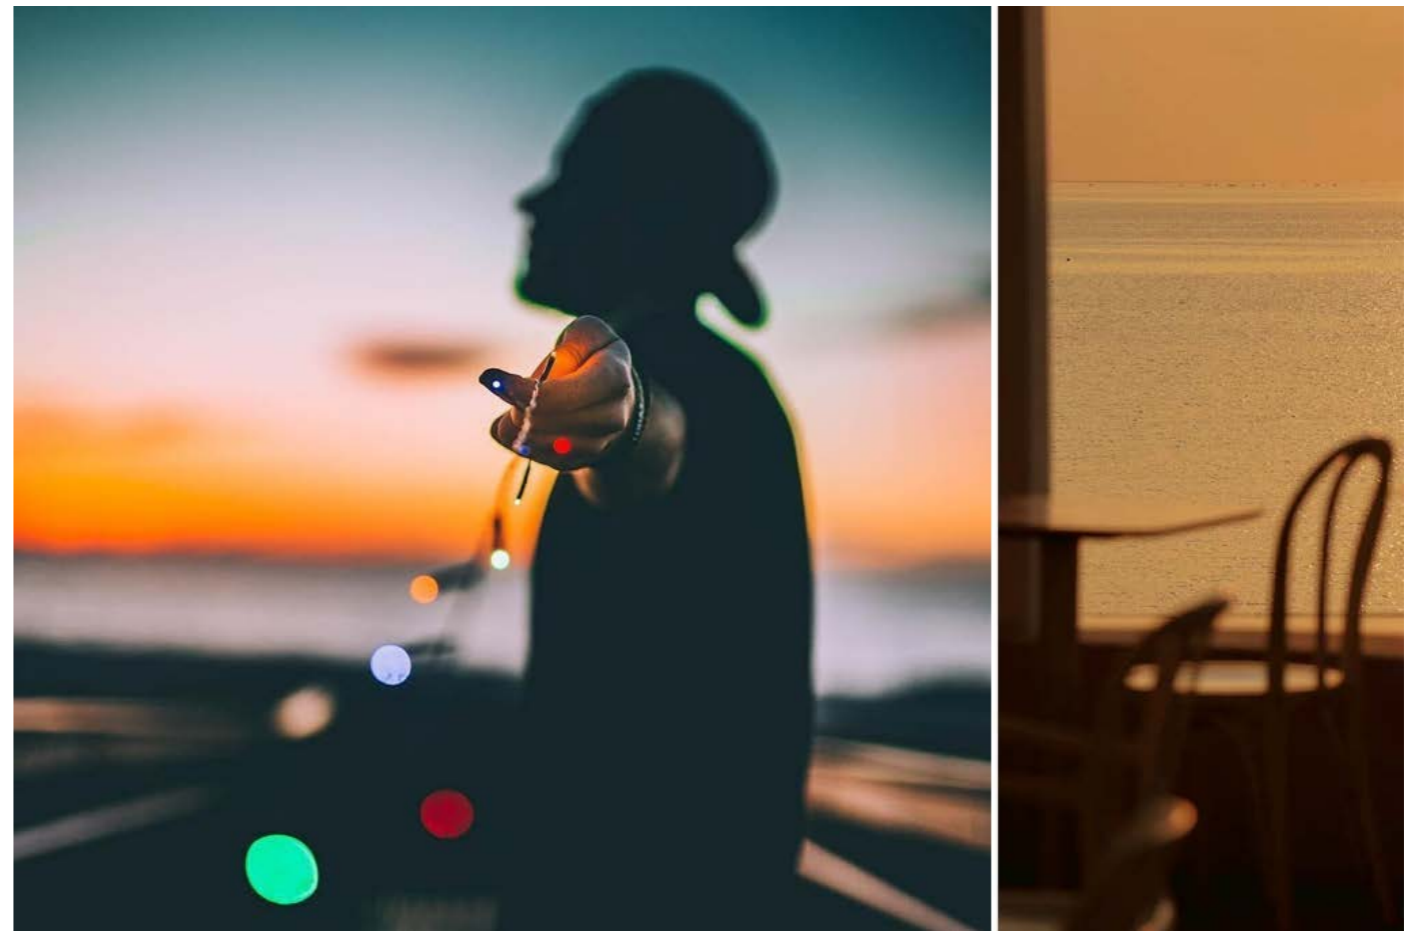

SUNSET BREEZE

Lamination with havana

SUNSET JOURNEY

Soft milky colors combined with havana, enhance the sense of harmony and layering. Like breeze blowing the sunset, feel the beauty of color changes.

SUNSET BREEZE