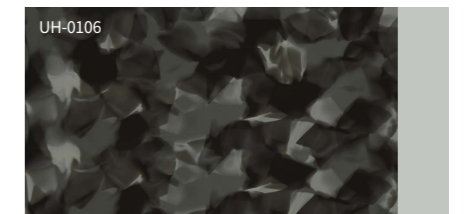

SUNSET BREEZE

Lamination with havana

SUNSET JOURNEY

Soft milky colors combined with havana, enhance the sense of harmony and layering. Like breeze blowing the sunset, feel the beauty of color changes.

SUNSET BREEZE

Lamination with havana

SUNSET BREEZE

Lamination with havana

PRODUCT CODE

| Front | Temple |
|--|--|
| JMS/UH-0106 | JMS/UH-0106 |
| JMS/UH-0107 | JMS/UH-0107 |
| JMS/UH-0108 | JMS/UH-0108 |
| JMS/UH-0109 | JMS/UH-0109 |
| JMS/UH-0110 | JMS/UH-0110 |
| JMS/UH-0111 | JMS/UH-0111 |
| Thickness 6.0mm(6.0-6.2mm) | Thickness 4.0mm(4.0-4.2mm) |
| Standard Size 170x700mm | Standard Size 170x700mm |
| Tolerance 167-172mm 690-702mm | Tolerance 167-172mm 690-702mm |