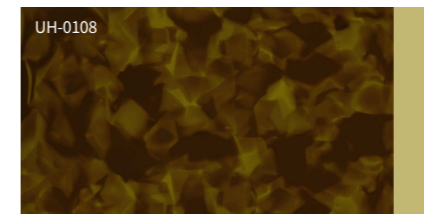

SUNSET BREEZE

Lamination with havana

SUNSET JOURNEY

Soft milky colors combined with havana, enhance the sense of harmony and layering. Like breeze blowing the sunset, feel the beauty of color changes.

SUNSET BREEZE

Lamination with havana

SUNSET BREEZE

Lamination with havana

PRODUCT CODE

| Front | Temple |
|--|--|
| JMS/UH-0106 | JMS/UH-0106 |
| JMS/UH-0107 | JMS/UH-0107 |
| JMS/UH-0108 | JMS/UH-0108 |
| JMS/UH-0109 | JMS/UH-0109 |
| JMS/UH-0110 | JMS/UH-0110 |
| JMS/UH-0111 | JMS/UH-0111 |
| Thickness 6.0mm(6.0-6.2mm) | Thickness 4.0mm(4.0-4.2mm) |
| Standard Size 170x700mm | Standard Size 170x700mm |
| Tolerance 167-172mm 690-702mm | Tolerance 167-172mm 690-702mm |