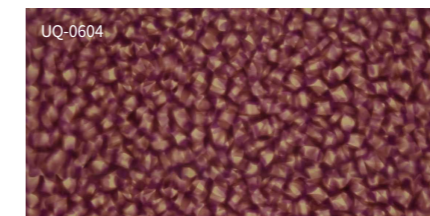

ROMANTIC MOTIF

Dry block

BEAUTIFUL PERSPECTIVE

The hollowed-out design with warm colors release romantic flavor, and create delicate space arts.