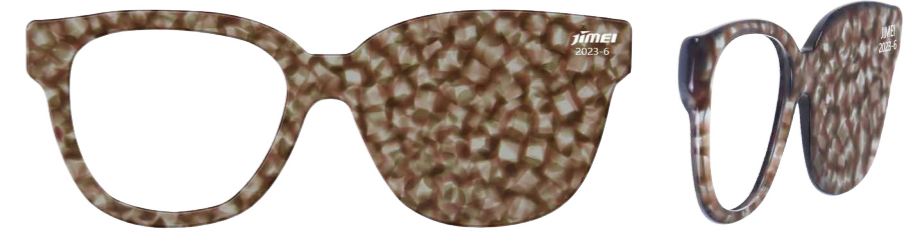

ROMANTIC MOTIF

Dry block

BEAUTIFUL PERSPECTIVE

The hollowed-out design with warm colors release romantic flavor, and create delicate space arts.

ROMANTIC MOTIF

Dry block

ROMANTIC MOTIF

Dry block

PRODUCT CODE

Front	Temple
JMS/UQ-0603	JMS/UQ-0603
JMS/UQ-0604	JMS/UQ-0604
JMS/UQ-0605	JMS/UQ-0605
JMS/UQ-0606	JMS/UQ-0606
JMS/UQ-0607	JMS/UQ-0607
JMS/UQ-0608	JMS/UQ-0608

Thickness 6.0mm(6.0-6.2mm)	Thickness 4.0mm(4.0-4.2mm)
Standard Size 170x700mm	Standard Size 170x700mm
Tolerance 167-172mm 690-702mm	Tolerance 167-172mm 690-702mm

Front:

Temple:

JMS/UQ-0603

JMS/UQ-0604

JMS/UQ-0605

JMS/UQ-0606

JMS/UQ-0607

JMS/UQ-0608