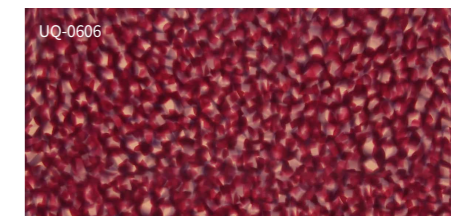

ROMANTIC MOTIF

Dry block

BEAUTIFUL PERSPECTIVE

The hollowed-out design with warm colors release romantic flavor, and create delicate space arts.