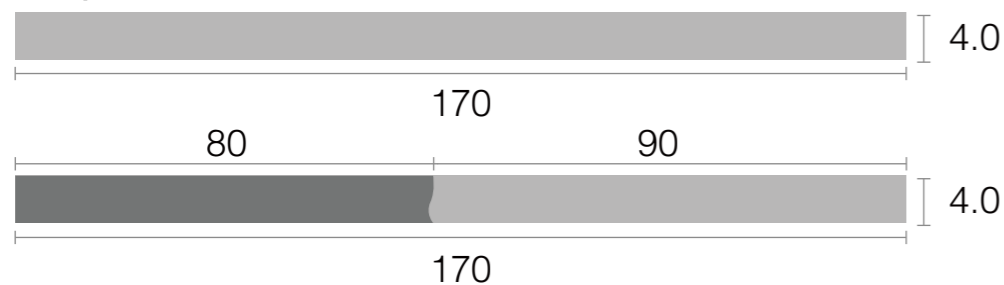

SWEET DREAM

Solid monicolor/Stripe

PRODUCT CODE

Front	Temple
UN-0703	UN-0703/UT2-0156
UN-0704	UN-0704/UT2-0156
UN-0705	UN-0705/UT2-0157
UN-0706	UN-0706/UT2-0157
UN-0707	UN-0707/UT2-0158
UN-0708	UN-0708/UT2-0158/UT2-0159
UN-0709	UN-0709/UT2-0159
Thickness	Thickness
6.0mm(6.0-6.2mm)	4.0mm(4.0-4.2mm)
Standard Size	Standard Size
170x1400mm	170x1400mm
Tolerance	Tolerance
168-175mm 1400-1410mm	168-175mm 1400-1410mm

*Acetate Renew are available in this series and are also standard products. Their product codes are prefixed with "JMS" before the Regular Acetate codes.

Front:

Temple:

UN-0703

UN-0704

UN-0705

UN-0706

UN-0707

UN-0708

UN-0709