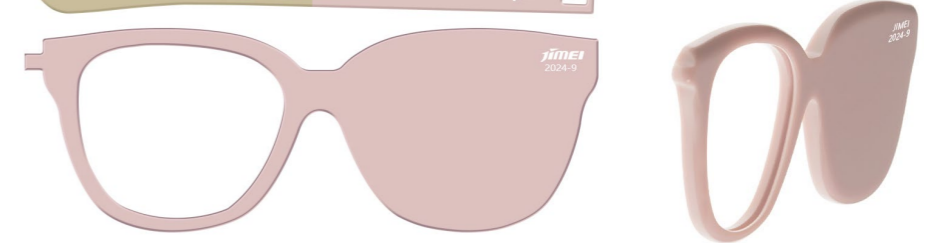

SWEET DREAM

Solid monicolor/Stripe

The fresh cream colors exude sweet healing sensation and gentle romantic feeling, elegantly expressing a dreamy and warm atmosphere.

SWEET DREAM

UN-0703-0709 UT2-0156-0159

Solid monicolor/Stripe

SWEET DREAM

Solid monicolor/Stripe

PRODUCT CODE

Front	Temple
UN-0703	UN-0703/UT2-0156
UN-0704	UN-0704/UT2-0156
UN-0705	UN-0705/UT2-0157
UN-0706	UN-0706/UT2-0157
UN-0707	UN-0707/UT2-0158
UN-0708	UN-0708/UT2-0158/UT2-0159
UN-0709	UN-0709/UT2-0159
Thickness	Thickness
6.0mm(6.0-6.2mm)	4.0mm(4.0-4.2mm)
Standard Size	Standard Size
170x1400mm	170x1400mm
Tolerance	Tolerance
168-175mm 1400-1410mm	168-175mm 1400-1410mm

*Acetate Renew are available in this series and are also standard products. Their product codes are prefixed with "JMS" before the Regular Acetate codes.

Front:

Temple:

UN-0703

UN-0704

UN-0705

UN-0706

UN-0707