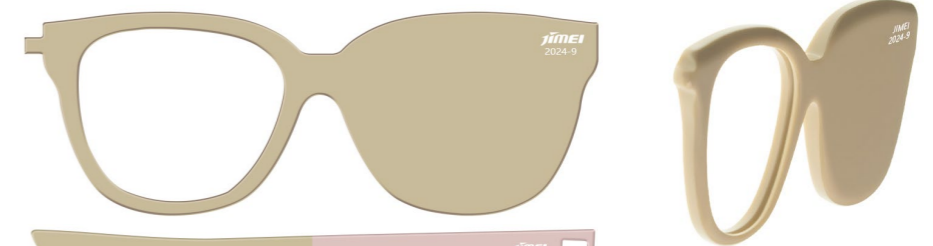

Solid monicolor/Stripe

SWEET DREAM

Solid monicolor/Stripe

PRODUCT CODE

Front	Temple
UN-0703	UN-0703/UT2-0156
UN-0704	UN-0704/UT2-0156
UN-0705	UN-0705/UT2-0157
UN-0706	UN-0706/UT2-0157
UN-0707	UN-0707/UT2-0158
UN-0708	UN-0708/UT2-0158/UT2-0159
UN-0709	UN-0709/UT2-0159
Thickness	Thickness
6.0mm(6.0-6.2mm)	4.0mm(4.0-4.2mm)
Standard Size	Standard Size
170x1400mm	170x1400mm
Tolerance	Tolerance
168-175mm 1400-1410mm	168-175mm 1400-1410mm

*Acetate Renew are available in this series and are also standard products. Their product codes are prefixed with "JMS" before the Regular Acetate codes.

Front:

Temple:

UN-0703

UN-0704

UN-0705

UN-0706

UN-0707