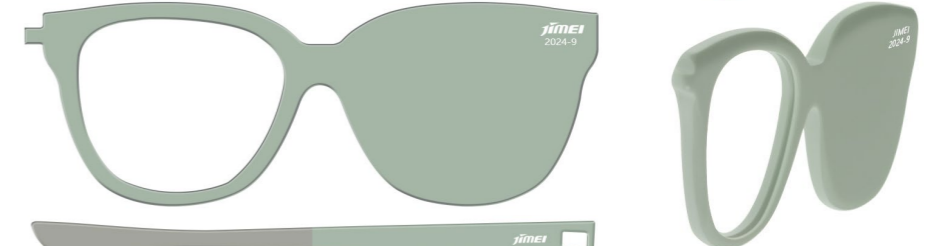

Solid monicolor/Stripe

SWEET DREAM

Solid monicolor/Stripe

PRODUCT CODE

Front	Temple
UN-0703	UN-0703/UT2-0156
UN-0704	UN-0704/UT2-0156
UN-0705	UN-0705/UT2-0157
UN-0706	UN-0706/UT2-0157
UN-0707	UN-0707/UT2-0158
UN-0708	UN-0708/UT2-0158/UT2-0159
UN-0709	UN-0709/UT2-0159
Thickness	Thickness
6.0mm(6.0-6.2mm)	4.0mm(4.0-4.2mm)
Standard Size	Standard Size
170x1400mm	170x1400mm
Tolerance	Tolerance
168-175mm 1400-1410mm	168-175mm 1400-1410mm

*Acetate Renew are available in this series and are also standard products. Their product codes are prefixed with "JMS" before the Regular Acetate codes.

Front:

Temple:

UN-0703

UN-0704

UN-0705

UN-0706

UN-0707