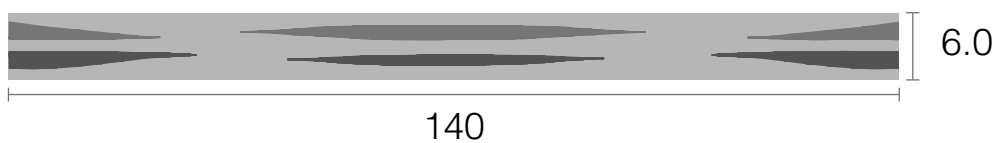

TRAVEL AT WILL-ESSN

Gradient/Transparent monocolour

PRODUCT CODE

Front	Temple
EC3-0043	EN-0108
EC3-0044	EN-0109
EC3-0045	EN-0110
EC3-0046	EN-0111
EC3-0047	EN-0112
EC3-0048	EN-0113
Thickness 6.0mm(6.0-6.2mm)	Thickness 4.0mm(4.0-4.2mm)
Standard Size 140x1400mm	Standard Size 170x1400mm
Tolerance 138-145mm 1400-1410mm	Tolerance 168-175mm 1400-1410mm

Front: