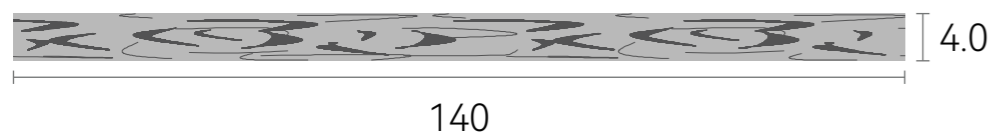

DETAIL BEAUTY

Demi Gradient/Demi

PRODUCT CODE

Front	Temple
HDD4-0021	FD4-S0001
HDD4-0022	FD4-S0002
HDD4-0023	FD4-S0003
HDD4-0024	FD4-S0004
HDD4-0025	FD4-S0005
HDD4-0026	FD4-S0006
Thickness 6.0mm(6.0-6.2mm)	Thickness 4.0mm(4.0-4.2mm)
Standard Size 140x1400mm	Standard Size 140x1400mm
Tolerance 138-145mm 1400-1410mm	Tolerance 138-145mm 1400-1410mm

Front:

Temple:

HDD4-0021

HDD4-0022

HDD4-0023

HDD4-0024

HDD4-0025

HDD4-0026