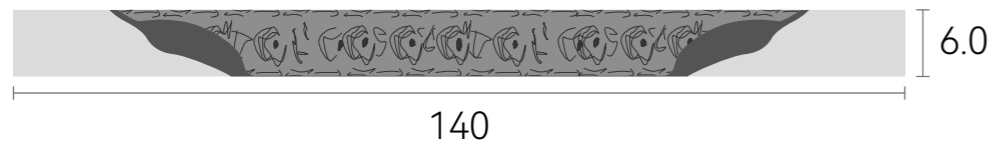

DETAIL BEAUTY

Demi Gradient/Demi

PRODUCT CODE

Front	Temple
HDD4-0021	FD4-S0001
HDD4-0022	FD4-S0002
HDD4-0023	FD4-S0003
HDD4-0024	FD4-S0004
HDD4-0025	FD4-S0005
HDD4-0026	FD4-S0006
Thickness 6.0mm(6.0-6.2mm)	Thickness 4.0mm(4.0-4.2mm)
Standard Size 140x1400mm	Standard Size 140x1400mm
Tolerance 138-145mm 1400-1410mm	Tolerance 138-145mm 1400-1410mm

Front: