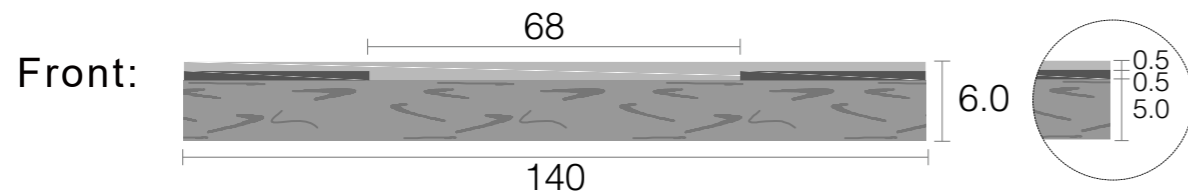

	Front	Temple	Tolerance
Thickness	6.0mm	4.0mm	6.0-6.2mm 4.0-4.2mm
Standard Sizes	140x1400mm	170x1400mm	138-145mm 168-175mm 1400-1410mm

2021 Fall Winter Collection

UD4-0249

UD4-0250

UD4-0251

UD4-0252

UD4-0253