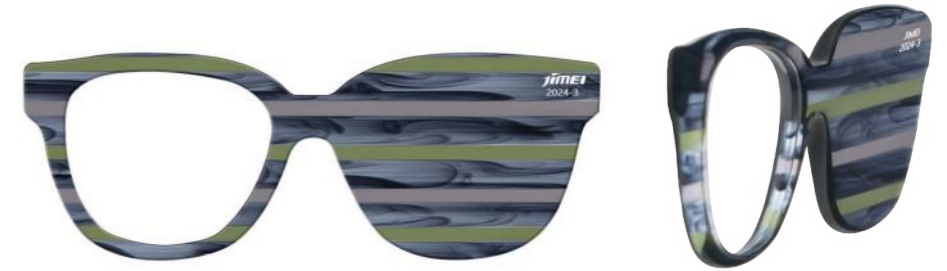

*Acetate Renew are available in this series and are also standard products. Their product codes are prefixed with "JMS" before the Regular Acetate codes.

Front:

Temple:

UT3-0151

UT3-0152

UT3-0153

UT3-0154

UT3-0155