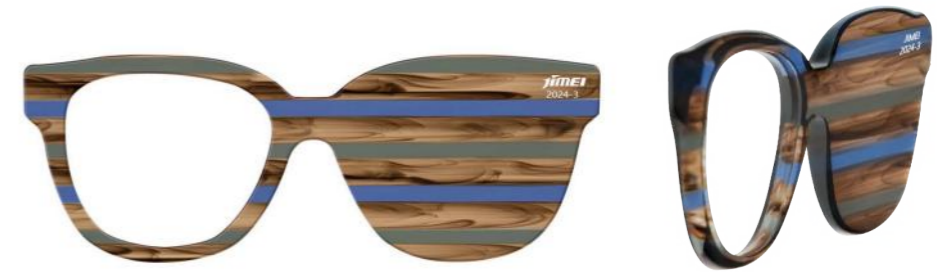

*Acetate Renew are available in this series and are also standard products. Their product codes are prefixed with "JMS" before the Regular Acetate codes.

Front:

Temple:

UT3-0151

UT3-0152

UT3-0153

UT3-0154

UT3-0155