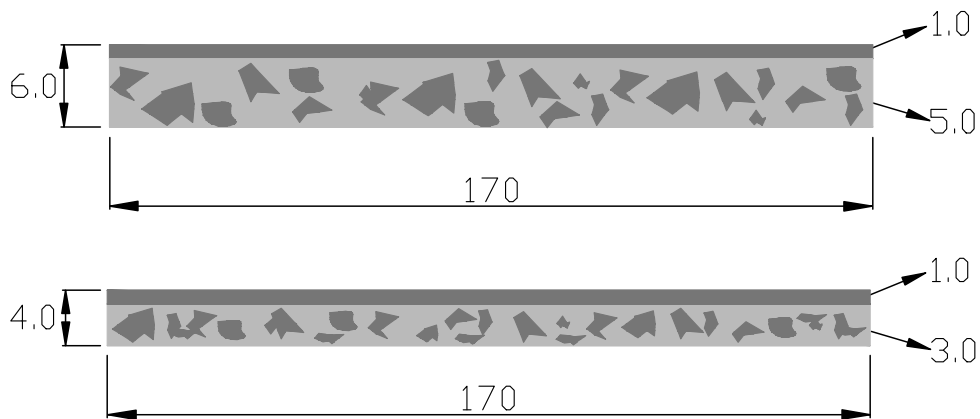

## Lock-in collection lamination

night in jazz club

# LOCK-IN

Lamination

Product code	
Front	Temple
UB-0339	UB-0339
UB-0340	UB-0340
UB-0341	UB-0341
UB-0342	UB-0342
UB-0343	UB-0343
MUB-0344	MUB-0344

	Standard sizes	Tolerance
6.0	170*700mm	6.0-6.2mm 167-172mm 690-702mm
4.0	170*700mm	4.0-4.2mm 167-172mm 690-702mm