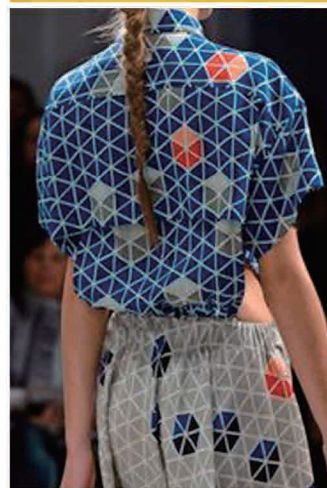

FUNKY

lamination

color play

inject vigour into life

Funky Lamination

Product code	
Front	Temple
MUB3-0407A	UF2-0221
MUB3-0408A	MUF2-0222
MUB3-0409A	UF2-0223
MUB3-0410A	MUF2-0224
MUB3-0411A	UF2-0225
MUB3-0412A	UF2-0226
MUB3-0413A	MUF2-0227

	Standard sizes	Tolerance
6.0	140*700mm	6.0-6.2mm 137-142mm 690-702mm
4.0	170*700mm	4.0-4.2mm 167-172mm 690-702mm

MUB3-0407A

MUB3-0408A

MUB3-0409A

MUB3-0410A

MUB3-0411A

MUB3-0412A

MUB3-0413A