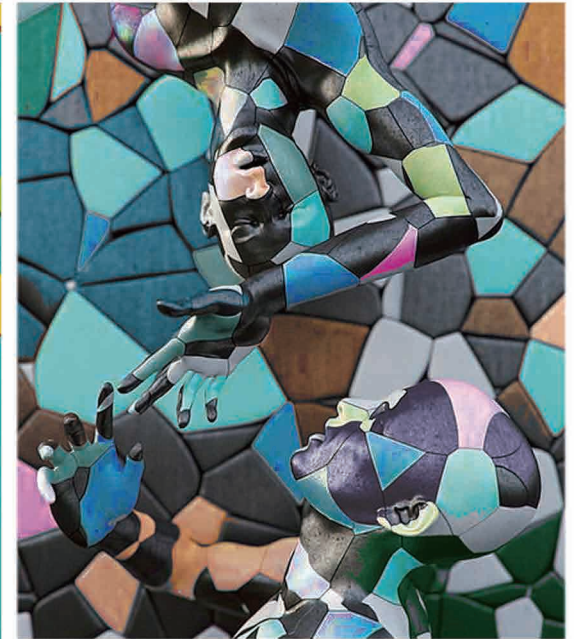

FUNKY

lamination

color play

inject vigour into life

Funky Lamination

Product code	
Front	Temple
MUB3-0407A	UF2-0221
MUB3-0408A	MUF2-0222
MUB3-0409A	UF2-0223
MUB3-0410A	MUF2-0224
MUB3-0411A	UF2-0225
MUB3-0412A	UF2-0226
MUB3-0413A	MUF2-0227