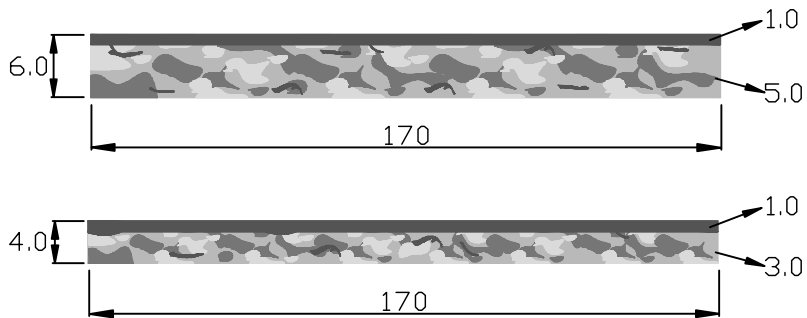

### Nocturne

the shades are ablated with lights

# Night Elves Lamination

Product code	
Front	Temple
UB-0447	UB-0447
MUB-0448	MUB-0448
UB-0449	UB-0449
UB-0450	UB-0450
UB-0451	UB-0451
UB-0452	UB-0452

	Standard sizes	Tolerance
6.0	170*700mm	6.0-6.2mm 167-172mm 690-702mm
4.0	170*700mm	4.0-4.2mm 167-172mm 690-702mm