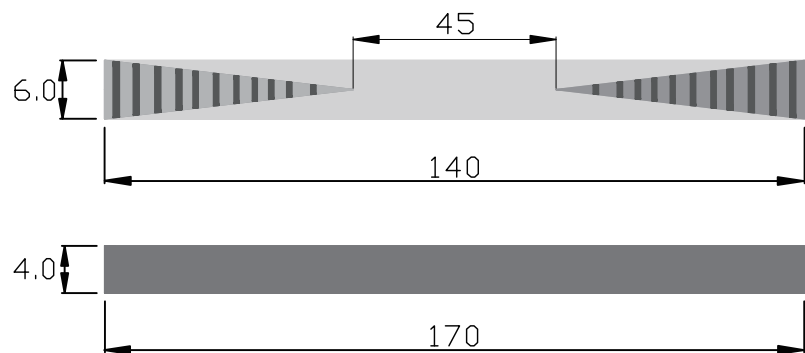

EUPHOTIC

extrusion

See through

sunray driving out darkness

Euphotic
Extruded

Product code	
Front	Temple
UC2-0158	UN-0404
JUC2-0159	UN-0405
UC2-0160	UN-0406
JUC2-0161	UN-0407
JUC2-0162	UN-0408
JUC2-0163	UN-0409

	Standard sizes	Tolerance
6.0	140*1400mm	6.0-6.2mm 138-145mm 1400-1410mm
4.0	170*1400mm	4.0-4.2mm 168-175mm 1400-1410mm

UC2-0158

JUC2-0159

UC2-0160

JUC2-0161

JUC2-0162

JUC2-0163