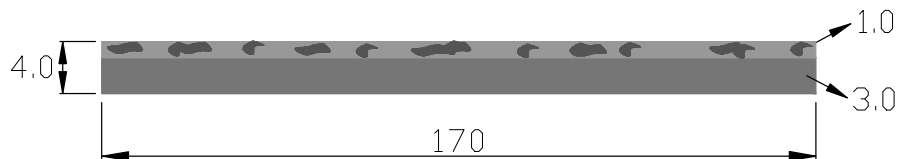

REFINER
lamination

keywords: american fifties, wooden dashboard & car body pastel

REFINER

lamination

Product code	
Front	Temple
UG2-8984	UG2-8984
MUG2-8985	MUG2-8985
MUG2-8986	MUG2-8986
MUG2-8987	MUG2-8987
UG2-8988	UG2-8988

	Standard sizes	Tolerance
6.0	170*700mm	6.0 - 6.2mm 167 - 172mm 690 - 702mm
4.0	170*700mm	4.0 - 4.2mm 167 - 172mm 690 - 702mm

UG2-8984

MUG2-8985

MUG2-8986

MUG2-8987

UG2-8988