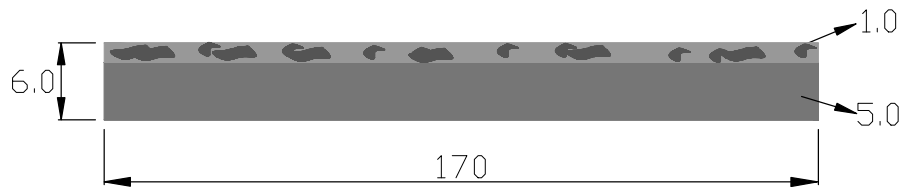

REFINER
lamination

keywords: american fifties, wooden dashboard & car body pastel

REFINER

lamination

Product code	
Front	Temple
UG2-8984	UG2-8984
MUG2-8985	MUG2-8985
MUG2-8986	MUG2-8986
MUG2-8987	MUG2-8987
UG2-8988	UG2-8988

	Standard sizes	Tolerance
6.0	170*700mm	6.0 - 6.2mm 167 - 172mm 690 - 702mm
4.0	170*700mm	4.0 - 4.2mm 167 - 172mm 690 - 702mm

UG2-8984

MUG2-8985

MUG2-8986

MUG2-8987

UG2-8988