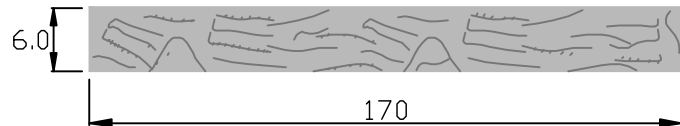

SURROUND

dry block

wild beauty

**Surround
Dry block**

| Product code | |
|--------------|----------|
| Front | Temple |
| UQ-0244 | UQ-0244 |
| UQ-0245 | UQ-0245 |
| MUQ-0246 | MUQ-0246 |
| UQ-0247 | UQ-0247 |
| MUQ-0248 | MUQ-0248 |
| MUQ-0249 | MUQ-0249 |
| MUQ-0250 | MUQ-0250 |
| MUQ-0251 | MUQ-0251 |

| | Standard sizes | Tolerance |
|-----|----------------|-------------------------------------|
| 6.0 | 170*700mm | 6.0-6.2mm 167-172mm 690-702mm |
| 4.0 | 170*700mm | 4.0-4.2mm 167-172mm 690-702mm |

UQ-0244