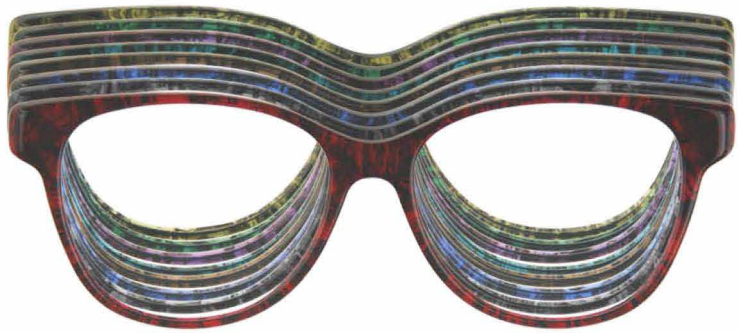

SURROUND

dry block

wild beauty

**Surround
Dry block**

| Product code | |
|--------------|----------|
| Front | Temple |
| UQ-0244 | UQ-0244 |
| UQ-0245 | UQ-0245 |
| MUQ-0246 | MUQ-0246 |
| UQ-0247 | UQ-0247 |
| MUQ-0248 | MUQ-0248 |
| MUQ-0249 | MUQ-0249 |
| MUQ-0250 | MUQ-0250 |
| MUQ-0251 | MUQ-0251 |

| | Standard sizes | Tolerance |
|-----|----------------|-------------------------------------|
| 6.0 | 170*700mm | 6.0-6.2mm 167-172mm 690-702mm |
| 4.0 | 170*700mm | 4.0-4.2mm 167-172mm 690-702mm |

UQ-0244