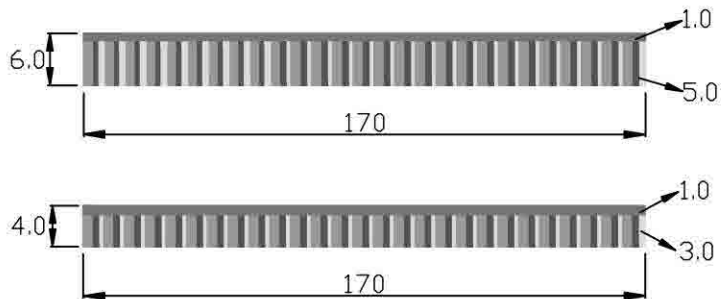

**ACTIVE**

extrusion

**dynamic**

bright & young & colorful

**ACTIVE**  
Extruded

Product code	
Front	Temple
JUT3-0119	JUT3-0119
JUT3-0120	JUT3-0120
JUT3-0121	JUT3-0121
JUT3-0122	JUT3-0122
JUT3-0123	JUT3-0123
UT3-0124	UT3-0124
JUT3-0125	JUT3-0125

	Standard sizes	Tolerance
6.0	170*1400mm	6.0-6.2mm 168-175mm 1400-1410mm
4.0	170*1400mm	4.0-4.2mm 168-175mm 1400-1410mm

JUT3-0119

JUT3-0120

JUT3-0121

JUT3-0122

JUT3-0123

UT3-0124

JUT3-0125