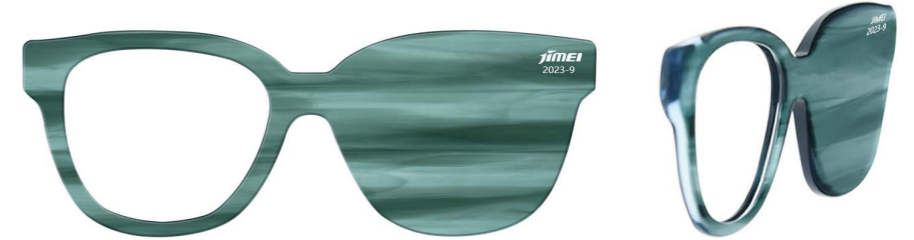

*Acetate Renew are available in this series and are also standard products. Their product codes are prefixed with "JMS" before the Regular Acetate codes.

Front:

Temple:

UD5-0242

UD5-0243

UD5-0244

UD5-0245

UD5-0246