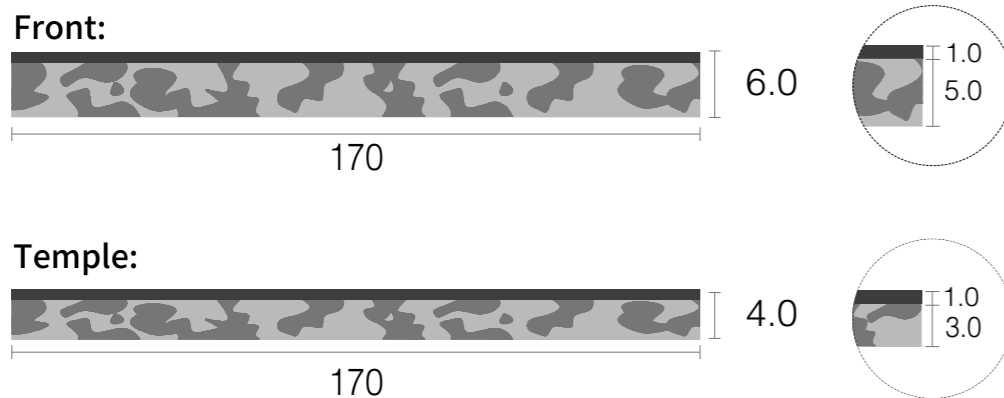

WARM GLOW

Lamination with havana

PRODUCT CODE

Front	Temple
UH-0112	UH-0112
UH-0113	UH-0113
UH-0114	UH-0114
UH-0115	UH-0115
UH-0116	UH-0116
UH-0117	UH-0117
Thickness 6.0mm(6.0-6.2mm)	Thickness 4.0mm(4.0-4.2mm)
Standard Size 170x700mm	Standard Size 170x700mm
Tolerance 167-172mm 690-702mm	Tolerance 167-172mm 690-702mm

*Acetate Renew are available in this series and are also standard products. Their product codes are prefixed with "JMS" before the Regular Acetate codes.