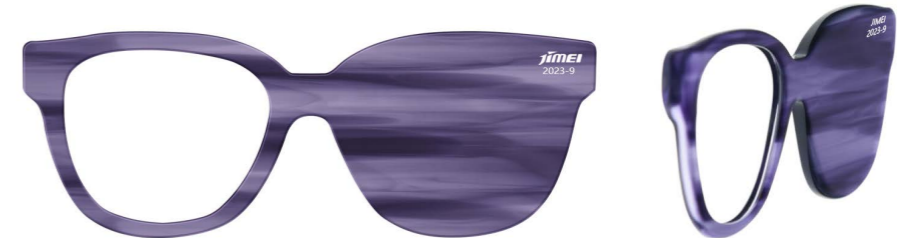

*Acetate Renew are available in this series and are also standard products. Their product codes are prefixed with "JMS" before the Regular Acetate codes.

Front:

Temple:

UD5-0242

UD5-0243

UD5-0244

UD5-0245

UD5-0246