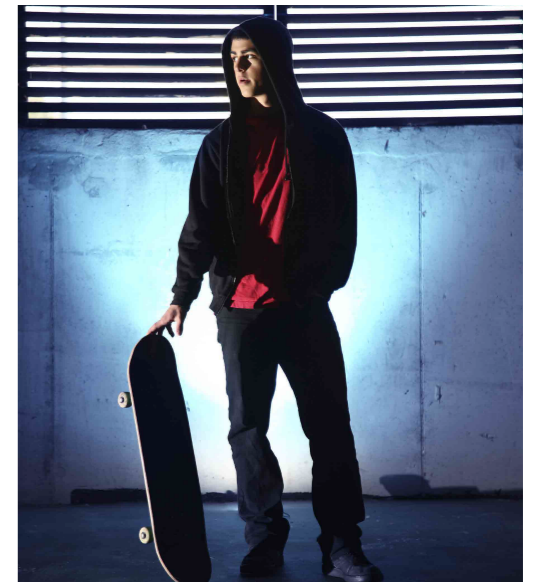

UNITED CODE

Solid Monocolor/Milky Monocolor

Keywords: urban nightlife,
skate park & contemporary attitude

UNITED CODE

HDN-0021~0026

Solid Monocolor/Milky Monocolor

UNITED CODE

Solid Monocolor/Milky Monocolor