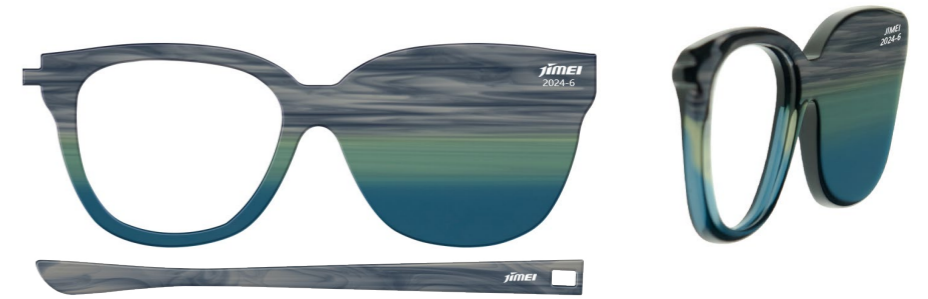

*Acetate Renew are available in this series and are also standard products. Their product codes are prefixed with "JMS" before the Regular Acetate codes.

Front:

Temple:

UD4-0294

UD4-0295

UD4-0296

UD4-0297

UD4-0298