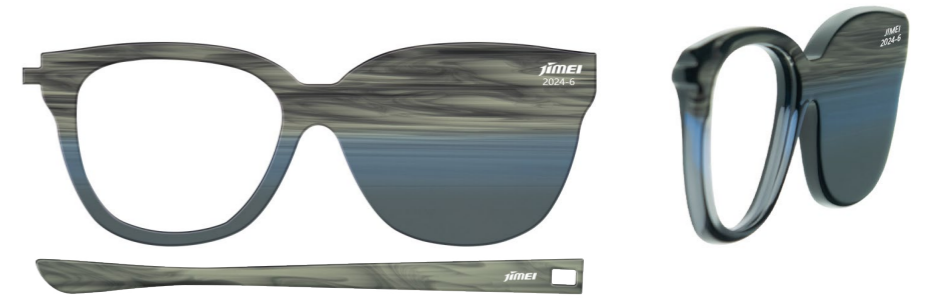

*Acetate Renew are available in this series and are also standard products. Their product codes are prefixed with "JMS" before the Regular Acetate codes.

Front:

Temple:

UD4-0294

UD4-0295

UD4-0296

UD4-0297

UD4-0298