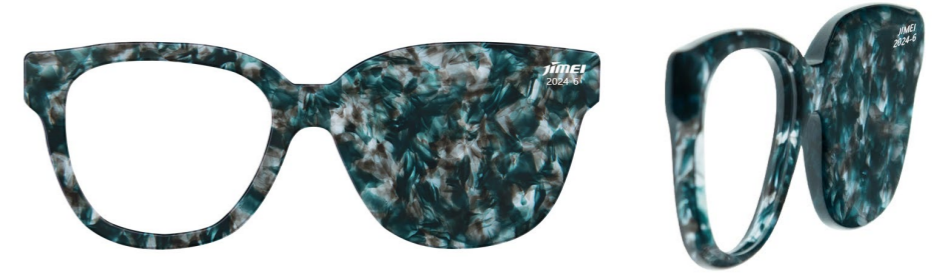

*Acetate Renew are available in this series and are also standard products. Their product codes are prefixed with "JMS" before the Regular Acetate codes.

Front:

Temple:

UF2-0365

UF2-0366

UF2-0367

UF2-0368

UF2-0369