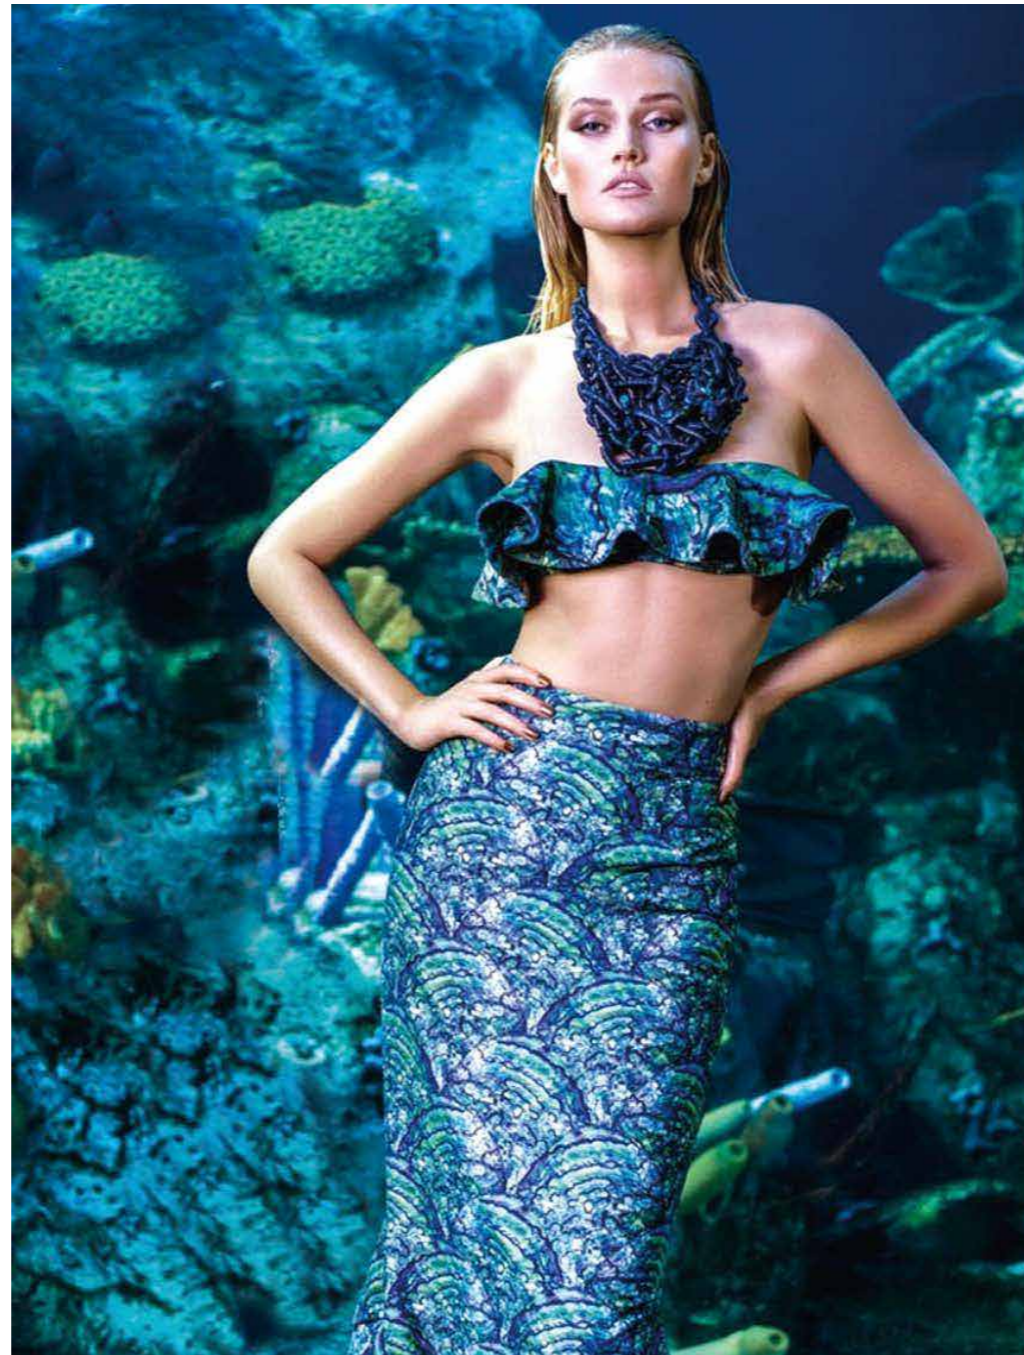

# ***MERMAID***

Lamination

## **MYTH AND LEGEND**

In the deep sea palace, there lived a mermaid princess. Whenever she sang a song with her beautiful voice, everyone envied her.

**MERMAID**  
Lamination

Product Code	
Front	Temple
MUB-0546	MUB-0546
MUB-0547	MUB-0547
UB-0548	UB-0548
UB-0549	UB-0549
UB-0550	UB-0550
UB-0551	UB-0551