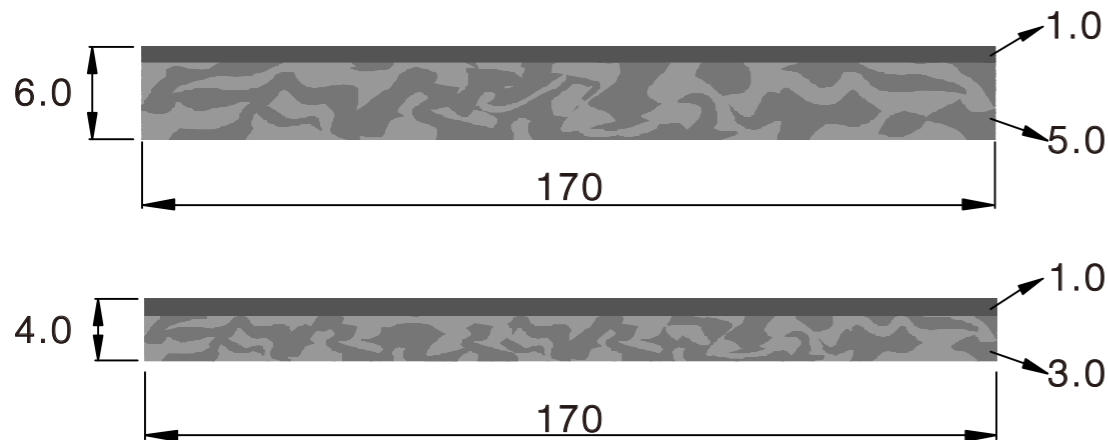

## **MYTH AND LEGEND**

In the deep sea palace, there lived a mermaid princess. Whenever she sang a song with her beautiful voice, everyone envied her.

**MERMAID**  
Lamination

Product Code	
Front	Temple
MUB-0546	MUB-0546
MUB-0547	MUB-0547
UB-0548	UB-0548
UB-0549	UB-0549
UB-0550	UB-0550
UB-0551	UB-0551

	Front	Temple	Tolerance
Thickness	6.0mm	4.0mm	6.0-6.2mm 4.0-4.2mm
Standard Sizes	170x700mm	170x700mm	165-172mm 690-700mm

MUB-0546

MUB-0547

UB-0548

UB-0549

UB-0550

UB-0551