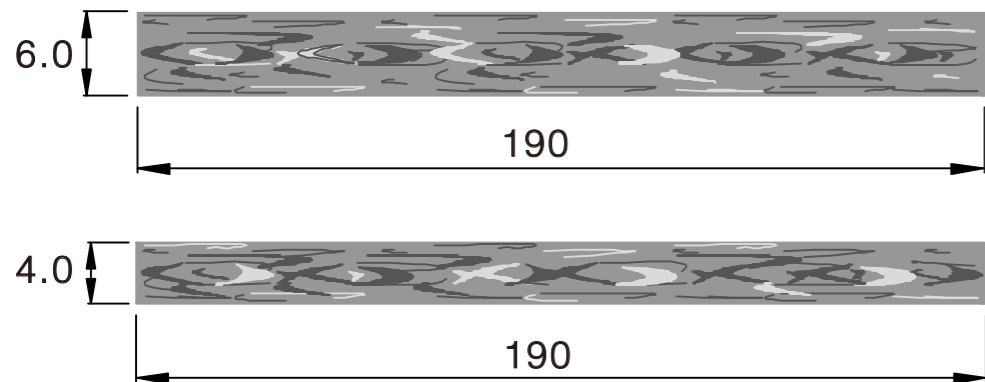

GLOAMING

Extrusion

THE BEAUTY OF DUSK

Dusk comes and you see its path-the glistening leaf, the gloaming stem,the limp, blackening garden vine.

GLOAMING

Extrusion

2019 HK Collection

Product Code	
Front	Temple
UD3-0309	UD3-0309
UD3-0310	UD3-0310
UD3-0311	UD3-0311
UD3-0312	UD3-0312
UD3-0313	UD3-0313
UD3-0314	UD3-0314

	Front	Temple	Tolerance
Thickness	6.0mm	4.0mm	6.0-6.2mm 4.0-4.2mm
Standard Sizes	190x1400mm	190x1400mm	188-195mm 1400-1410mm

UD3-0309

UD3-0310

UD3-0311

UD3-0312

UD3-0313

UD3-0314