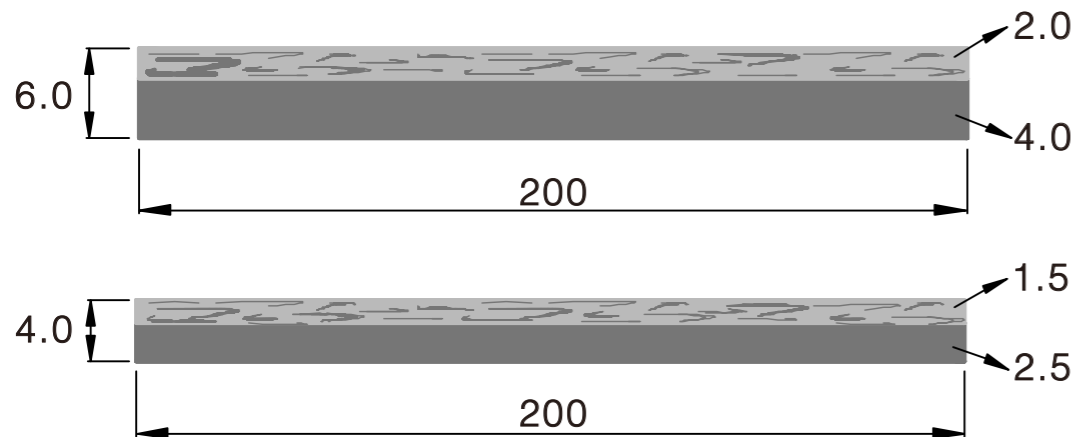

***INNER
PEACE***
Extrusion

MY OWN TIME

True peace comes from the heart, even a cup of tea is a companion.

2019 HK Collection

2019 HK Collection

INNER PEACE

Extrusion

Product Code	
Front	Temple
JUD5-0216	JUD5-0216
UD5-0217	UD5-0217
UD5-0218	UD5-0218
UD5-0219	UD5-0219
UD5-0220	UD5-0220
JUD5-0221	JUD5-0221

	Front	Temple	Tolerance
Thickness	6.0mm	4.0mm	4.0-4.2mm 6.0-6.2mm
Standard Sizes	200x1400mm	200x1400mm	198-205mm 1400-1410mm

JUD5-0216

UD5-0217

UD5-0218

UD5-0219

UD5-0220

JUD5-0221