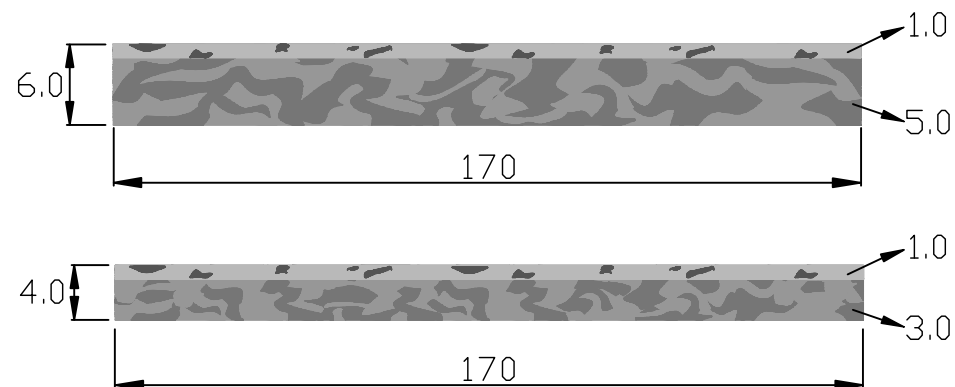

HOMeward

lamination

On the way home

the brightest star in the night sky

Homeward collection Lamination

Product code	
Front	Temple
UB2-0528	UB2-0528
UB2-0529	UB2-0529
UB2-0530	UB2-0530
UB2-0531	UB2-0531
UB2-0532	UB2-0532
UB2-0533	UB2-0533

	Standard sizes	Tolerance
6.0	170*700mm	6.0-6.2mm 165-172mm 690-700mm
4.0	170*700mm	4.0-4.2mm 165-172mm 690-700mm

UB2-0528

UB2-0529

UB2-0530

UB2-0531

UB2-0532

UB2-0533