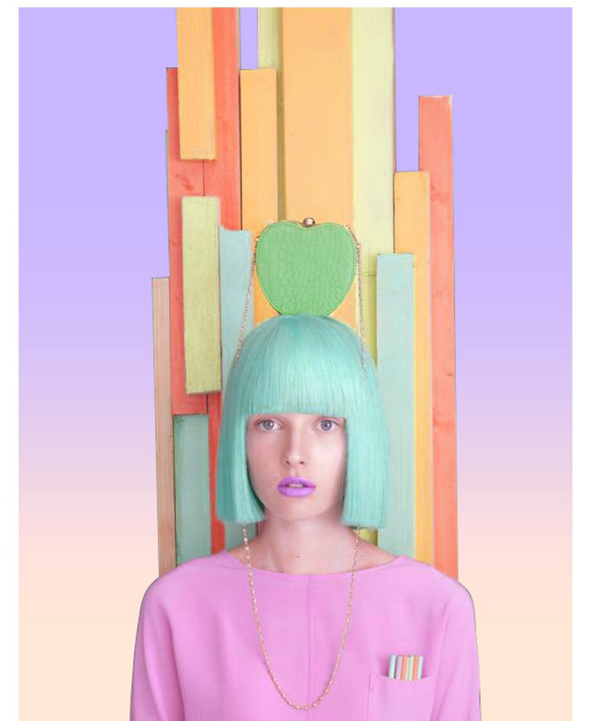

SOFT
extrusion

Sweet dreams
the ultimate fantasy of girlhood

Soft collection
Extruded

Product code	
Front	Temple
UC-0184	UC-0190
UC-0185	UC-0191
UC-0186	UC-0192
UC-0187	UC-0193
UC-0188	UC-0194
UC-0189	UC-0195

	Standard sizes	Tolerance
6.0	170*1400mm	6.0-6.2mm 168-175mm 1400-1410mm
4.0	170*1400mm	4.0-4.2mm 168-175mm 1400-1410mm

UC-0184

UC-0185

UC-0186

UC-0187

UC-0188

UC-0189