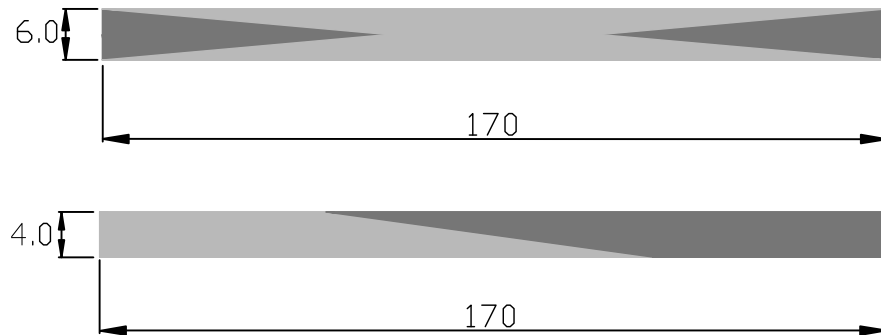

SOFT
extrusion

Sweet dreams
the ultimate fantasy of girlhood

Soft collection
Extruded

Product code	
Front	Temple
UC-0184	UC-0190
UC-0185	UC-0191
UC-0186	UC-0192
UC-0187	UC-0193
UC-0188	UC-0194
UC-0189	UC-0195

	Standard sizes	Tolerance
6.0	170*1400mm	6.0-6.2mm 168-175mm 1400-1410mm
4.0	170*1400mm	4.0-4.2mm 168-175mm 1400-1410mm

UC-0184

UC-0185

UC-0186

UC-0187

UC-0188

UC-0189