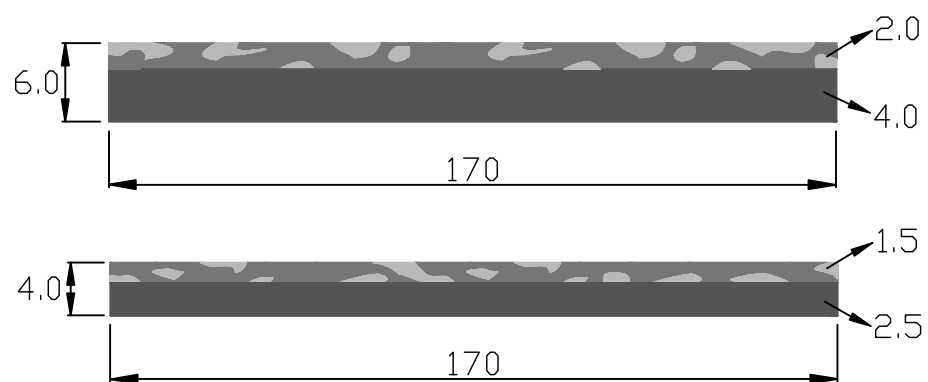

INVADE

lamination

Stone river

water friction to the surface of the stone

Invade collection
Lamination

Product code	
Front	Temple
UH-0069	UH-0069
UH-0070	UH-0070
UH-0071	UH-0071
UH-0072	UH-0072
UH-0073	UH-0073
UH-0074	UH-0074

	Standard sizes	Tolerance
6.0	170*700mm	6.0-6.2mm 165-172mm 690-700mm
4.0	170*700mm	4.0-4.2mm 165-172mm 690-700mm

UH-0069

UH-0070

UH-0071

UH-0072

UH-0073

UH-0074