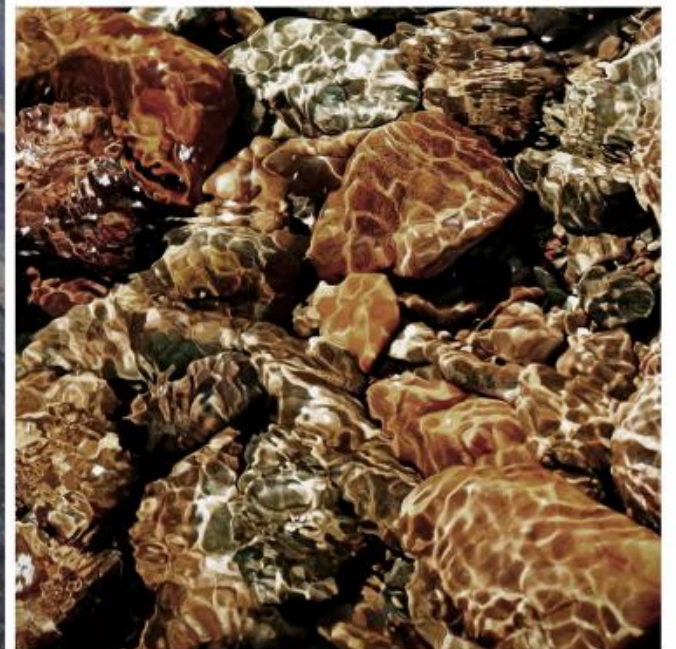

INVADE

lamination

Stone river

water friction to the surface of the stone

Invade collection
Lamination

Product code	
Front	Temple
UH-0069	UH-0069
UH-0070	UH-0070
UH-0071	UH-0071
UH-0072	UH-0072
UH-0073	UH-0073
UH-0074	UH-0074