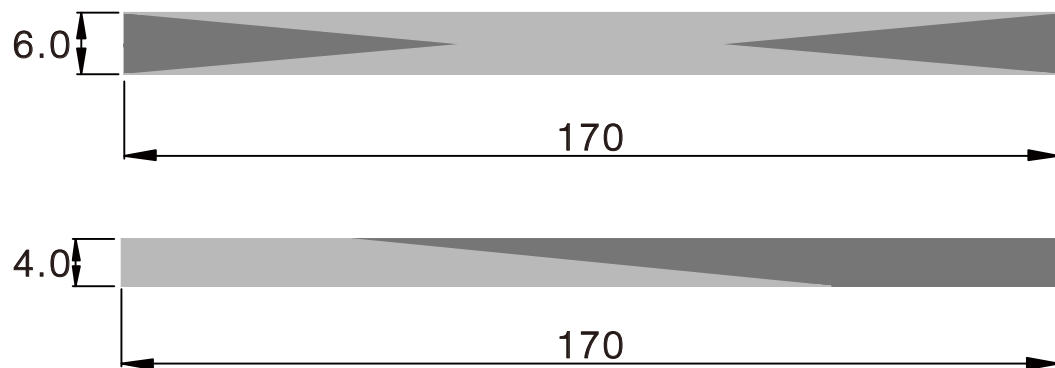

**WARM
LIGHT**
Extrusion

PEACEFUL JOY

Light a warm light in the middle of the night, chat with friends, the night became quiet and warm.

WARM LIGHT Extrusion

Product Code	
Front	Temple
UC-0203	UC-0211
UC-0204	UC-0212
UC-0205	UC-0213
UC-0206	UC-0214
UC-0207	UC-0215
UC-0208	UC-0216
UC-0209	UC-0217
UC-0210	UC-0218

	Front	Temple	Tolerance
Thickness	6.0mm	4.0mm	6.0-6.2mm 4.0-4.2mm
Standard Sizes	170x1400mm	170x1400mm	168-175mm 1400-1410mm

2019 Silmo Collection

UC-0203

UC-0204

UC-0205

UC-0206

UC-0207

UC-0208