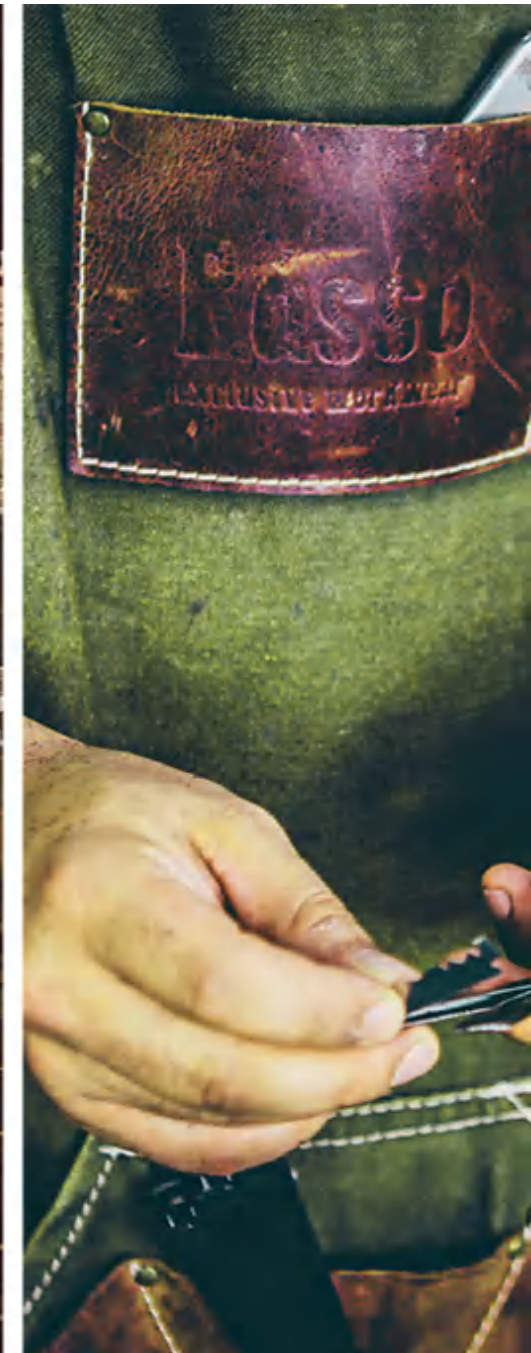

METALLIC

Dry block

TEXTURE CONTRAST

It is not only the high-profile cohesion of color that impacts the eyeball, but also the heavy metal texture that adds new interest to the product.

METALLIC

Dry block

Product Code	
Front	Temple
UQ-0453	UQ-0453
UQ-0454	UQ-0454
UQ-0455	UQ-0455
UQ-0456	UQ-0456
UQ-0457	UQ-0457
UQ-0458	UQ-0458

	Front	Temple	Tolerance
Thic kness	6.0mm	4.0mm	4.0-4.2mm 6.0-6.2mm
Standard Sizes	170x700mm	170x700mm	165-172mm 690-700mm

UQ-0453

UQ-0454

UQ-0455

UQ-0456

UQ-0457

UQ-0458