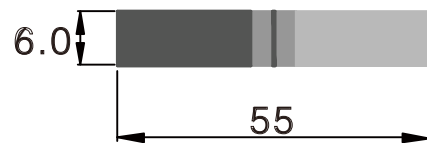

	Front	Temple	Tolerance
Thickness	6.0mm	4.0mm	6.0-6.2mm 4.0-4.2mm
Standard Sizes	55x1400mm	170x1400mm	55-60mm 168-175mm 1400-1410mm

UT2-0139

UT2-0140

UT2-0141

UT2-0142

UT2-0143

UT2-0144