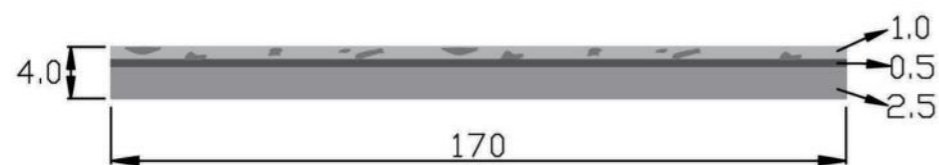

WATER ROCK

lamination

Find more scenery

constant discovery and attempt

Water rock Lamination

Product code	
Front	Temple
MUH2-0075	MUH2-0075
MUH2-0076	MUH2-0076
MUH2-0077	MUH2-0077
MUH2-0078	MUH2-0078
MUH2-0079	MUH2-0079
UH2-0080	UH2-0080
MUH2-0081	MUH2-0081

	Standard sizes	Tolerance
6.0	170*700mm	6.0-6.2mm 167-172mm 690-702mm
4.0	170*700mm	4.0-4.2mm 167-172mm 690-702mm

MUH2-0075

MUH2-0076

MUH2-0077

MUH2-0078

MUH2-0079

UH2-0080

MUH2-0081