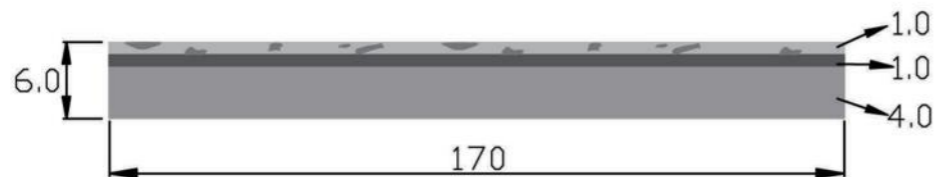

WATER ROCK

lamination

Find more scenery

constant discovery and attempt

Water rock Lamination

Product code	
Front	Temple
MUH2-0075	MUH2-0075
MUH2-0076	MUH2-0076
MUH2-0077	MUH2-0077
MUH2-0078	MUH2-0078
MUH2-0079	MUH2-0079
UH2-0080	UH2-0080
MUH2-0081	MUH2-0081

	Standard sizes	Tolerance
6.0	170*700mm	6.0-6.2mm 167-172mm 690-702mm
4.0	170*700mm	4.0-4.2mm 167-172mm 690-702mm

MUH2-0075

MUH2-0076

MUH2-0077

MUH2-0078

MUH2-0079

UH2-0080

MUH2-0081