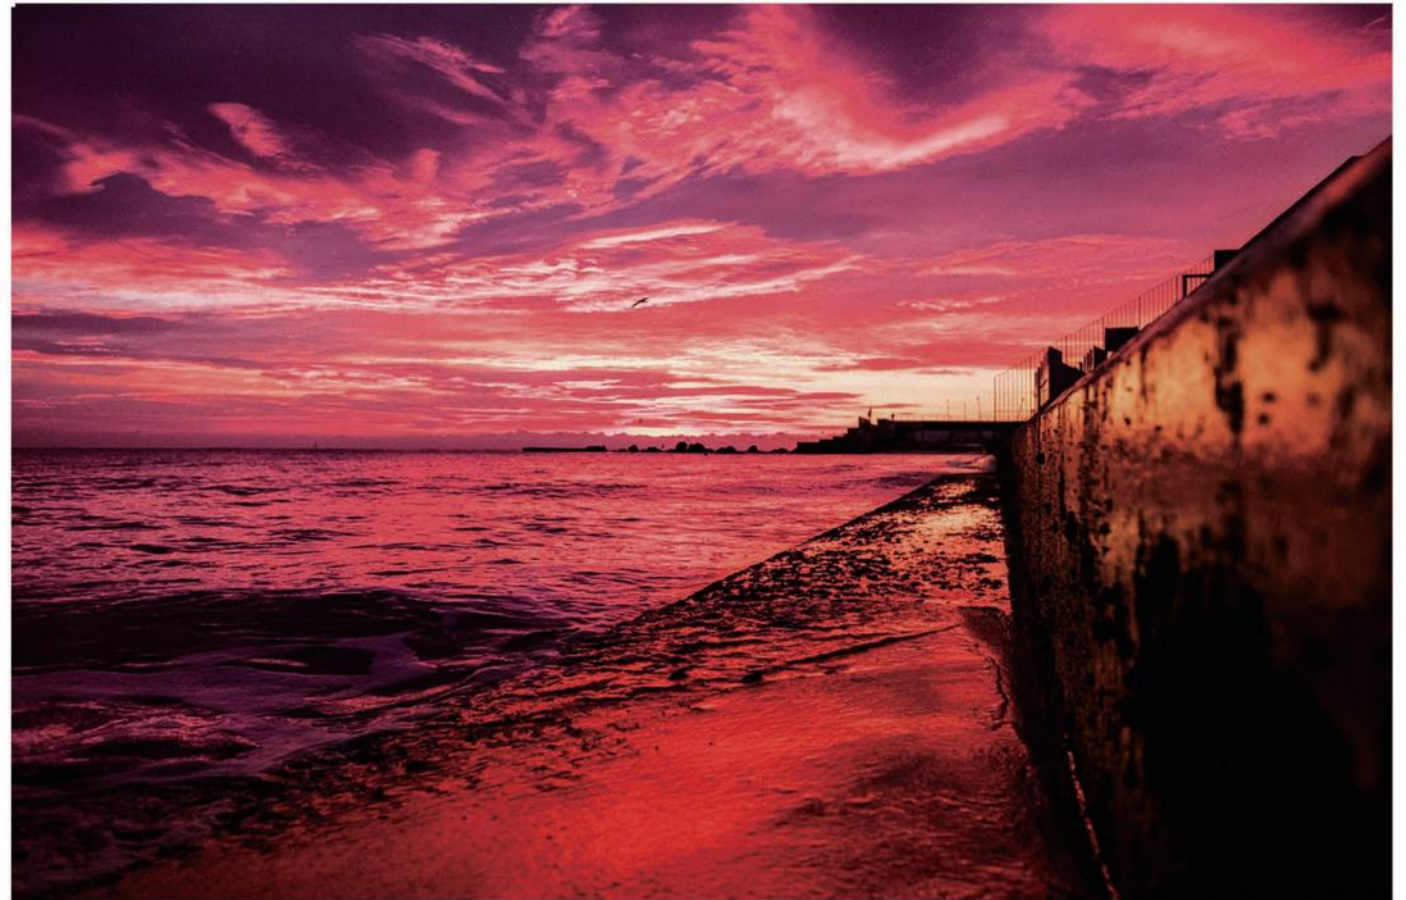

WATER ROCK

lamination

Find more scenery

constant discovery and attempt

Water rock Lamination

Product code	
Front	Temple
MUH2-0075	MUH2-0075
MUH2-0076	MUH2-0076
MUH2-0077	MUH2-0077
MUH2-0078	MUH2-0078
MUH2-0079	MUH2-0079
UH2-0080	UH2-0080
MUH2-0081	MUH2-0081